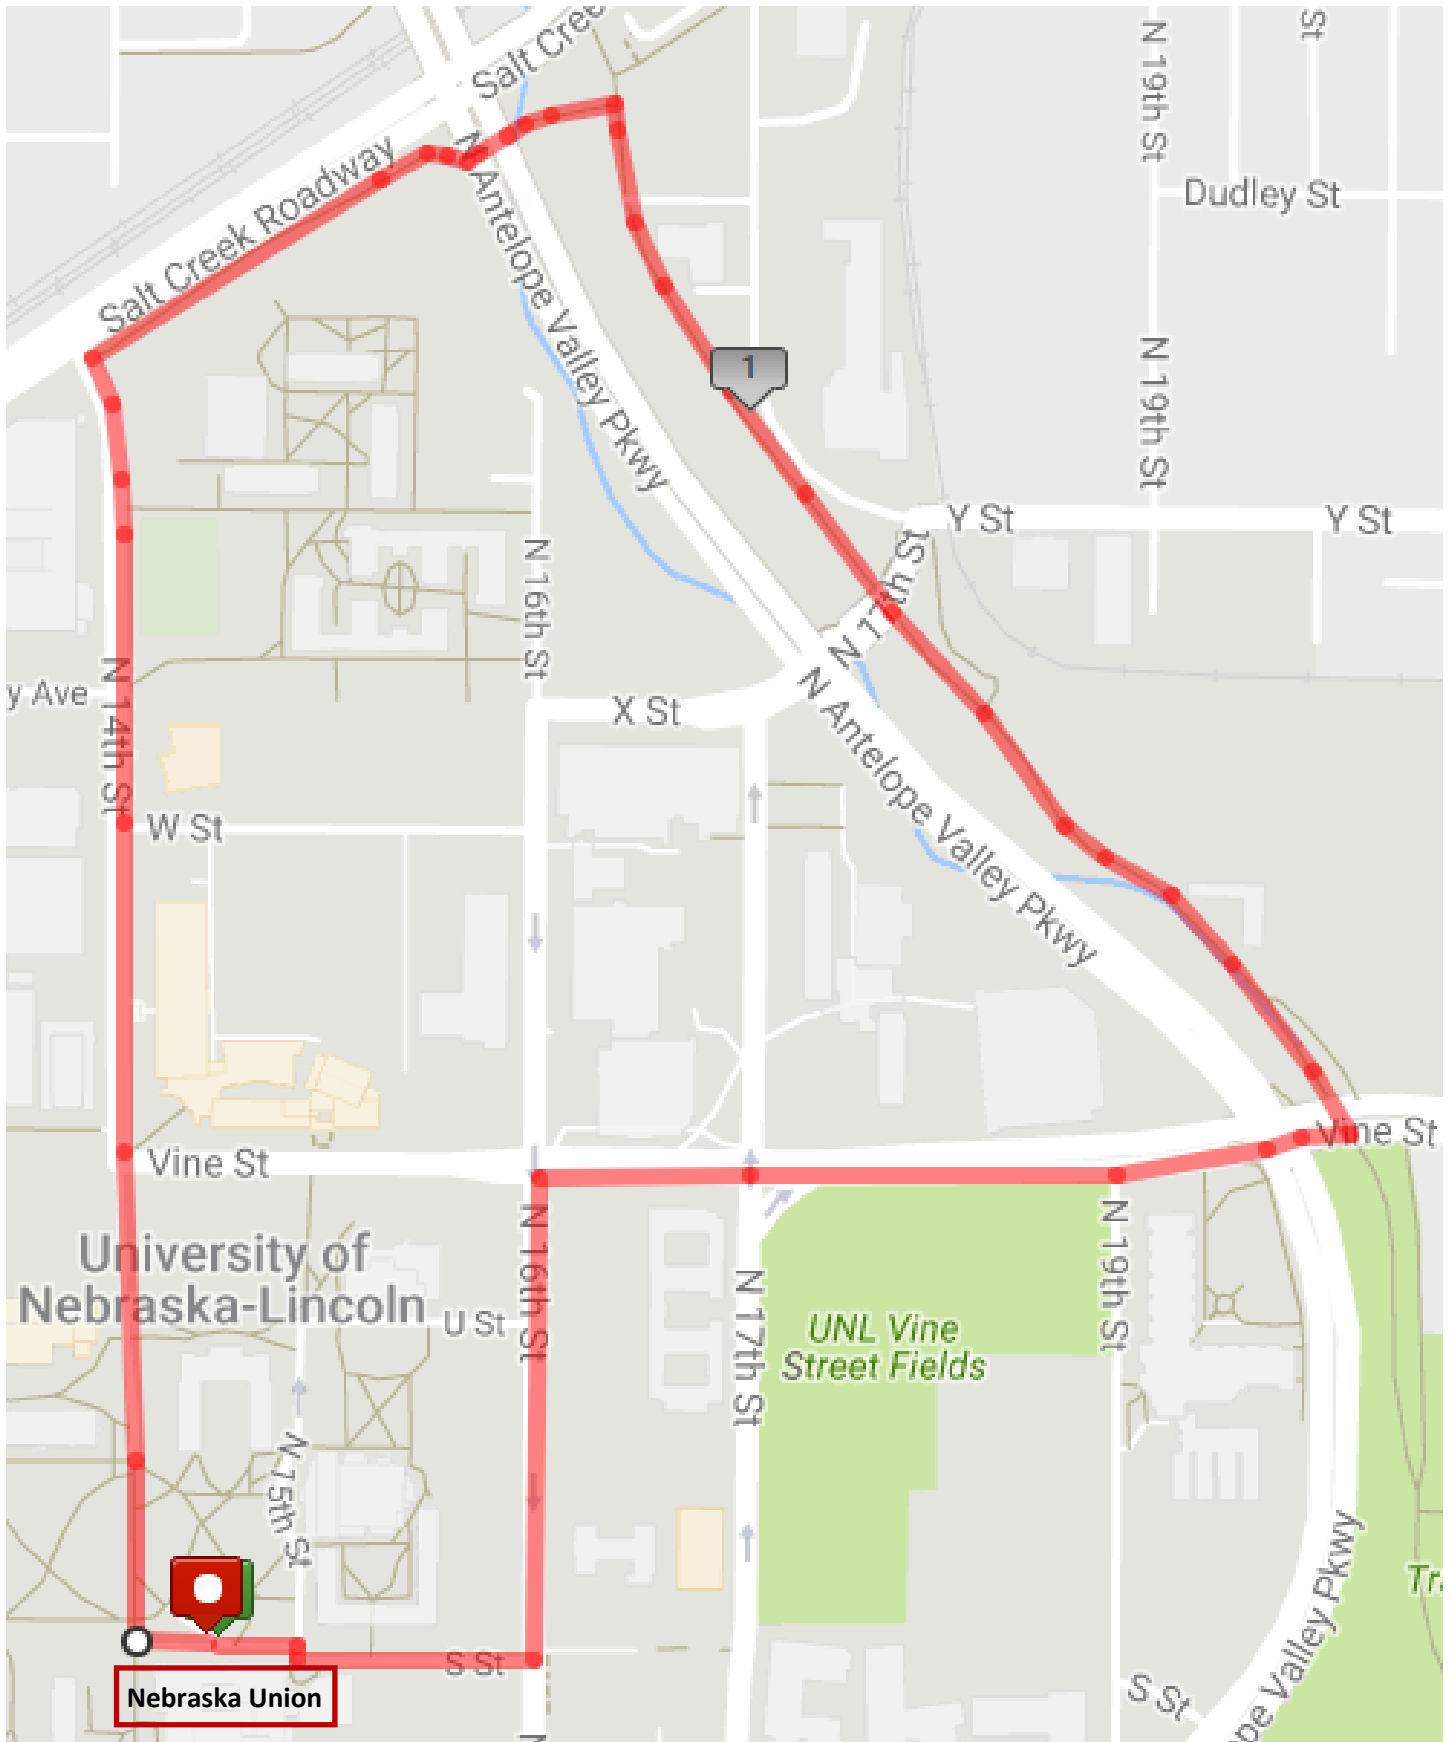

Red Route Distance = 1.9 mile

Red Route Distance = 1.9 mile

***This routes starts at the Nebraska Union, however you can start at any point along the route.**

-The major streets you will walk along are Vine Street, Antelope Valley Parkway, Salt Creek Valley, and 14th Street.

-This route uses a portion of the Billy Wolff Trail