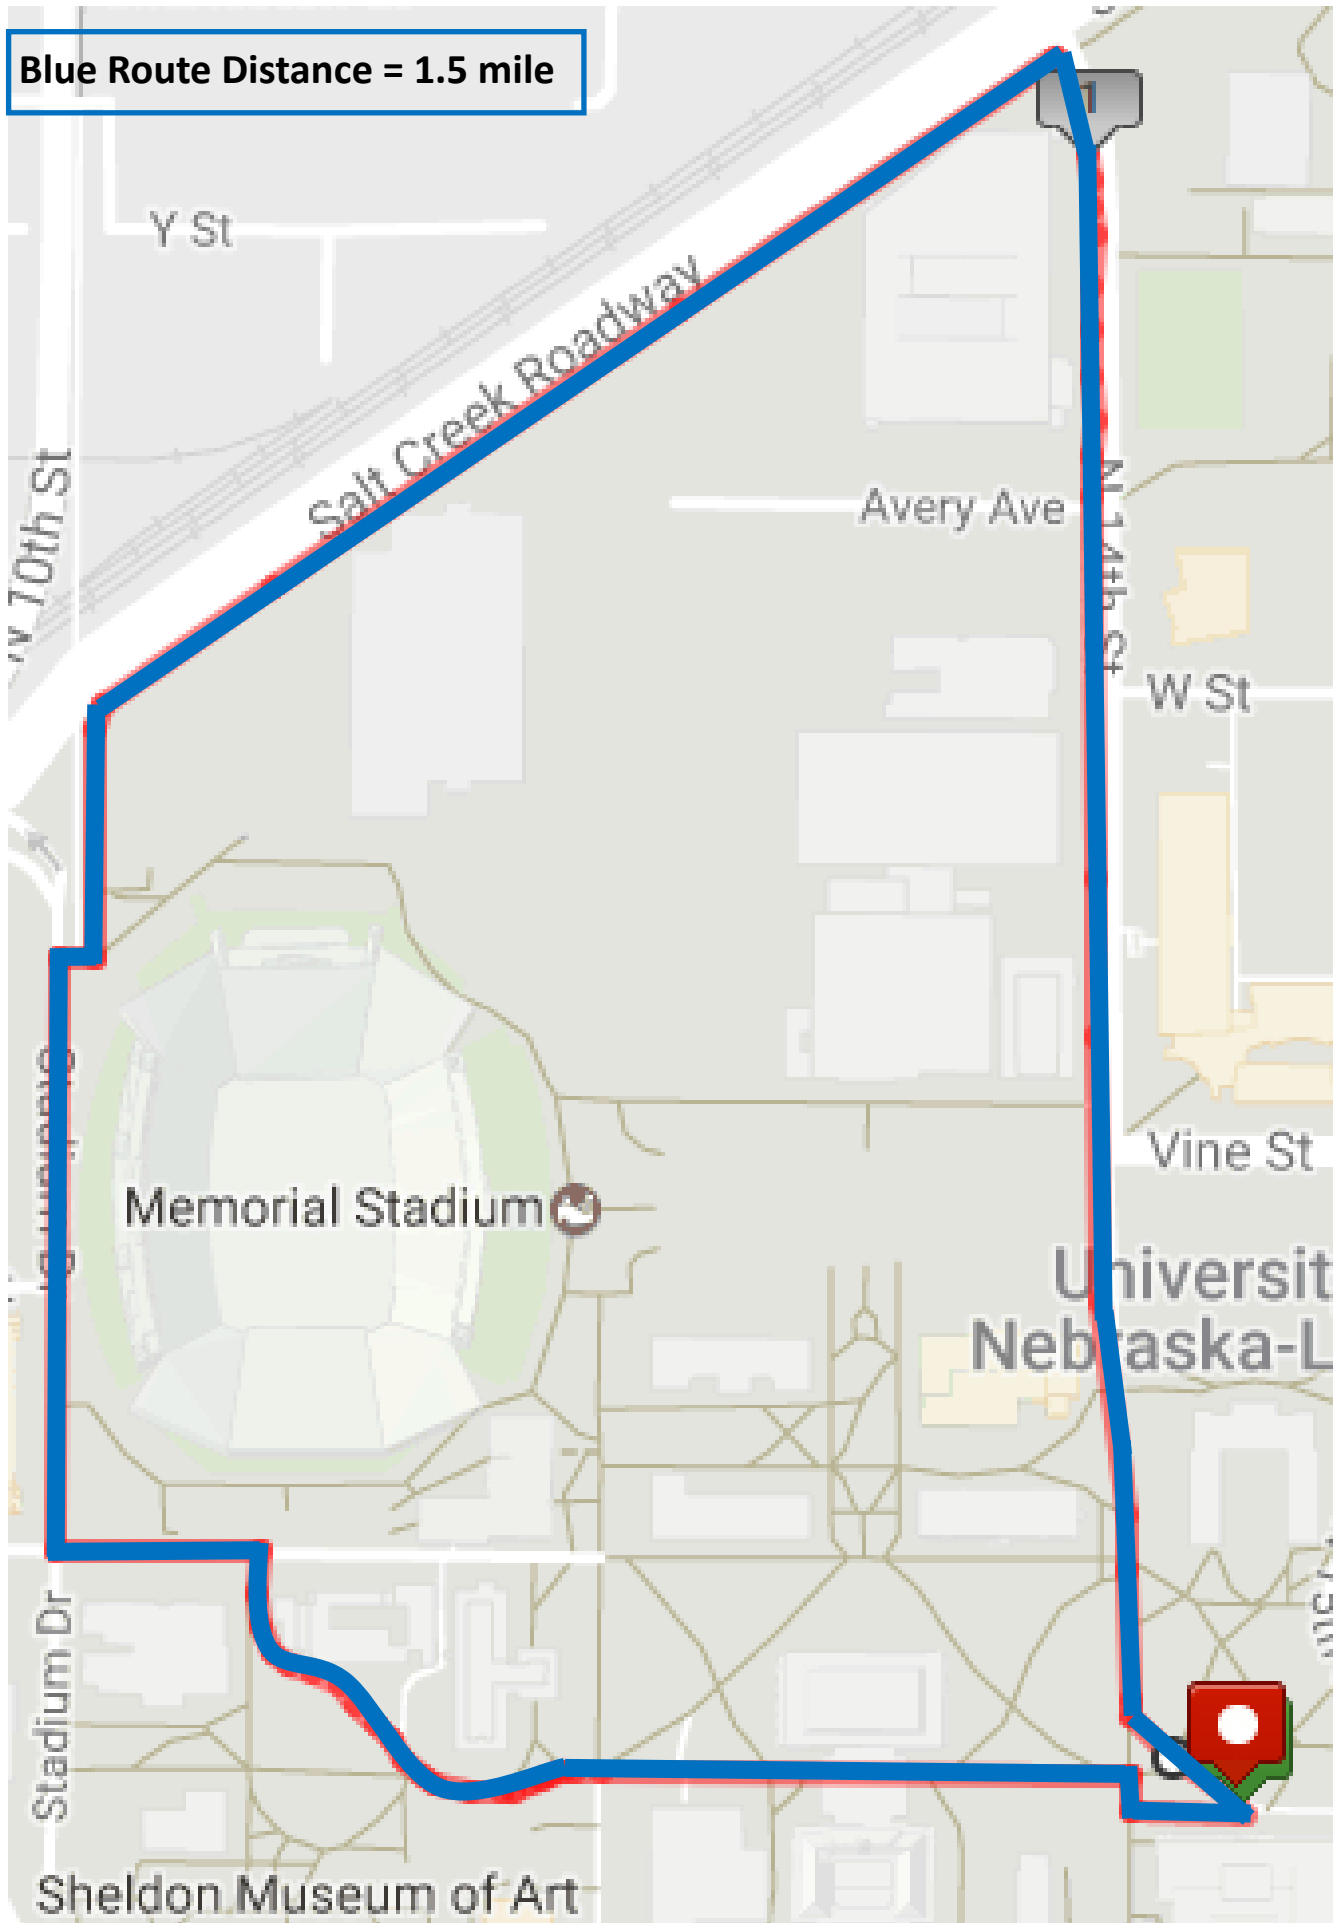

Blue Route Distance = 1.5 mile

**Blue Route Distance = 1.5 mile**

**\*This route starts at the Nebraska Union.**

**-The main streets you will walk along are 14th Street and Salt Creek Valley.**

**-This route will also take you on the East side of Memorial Stadium and throughout campus.**