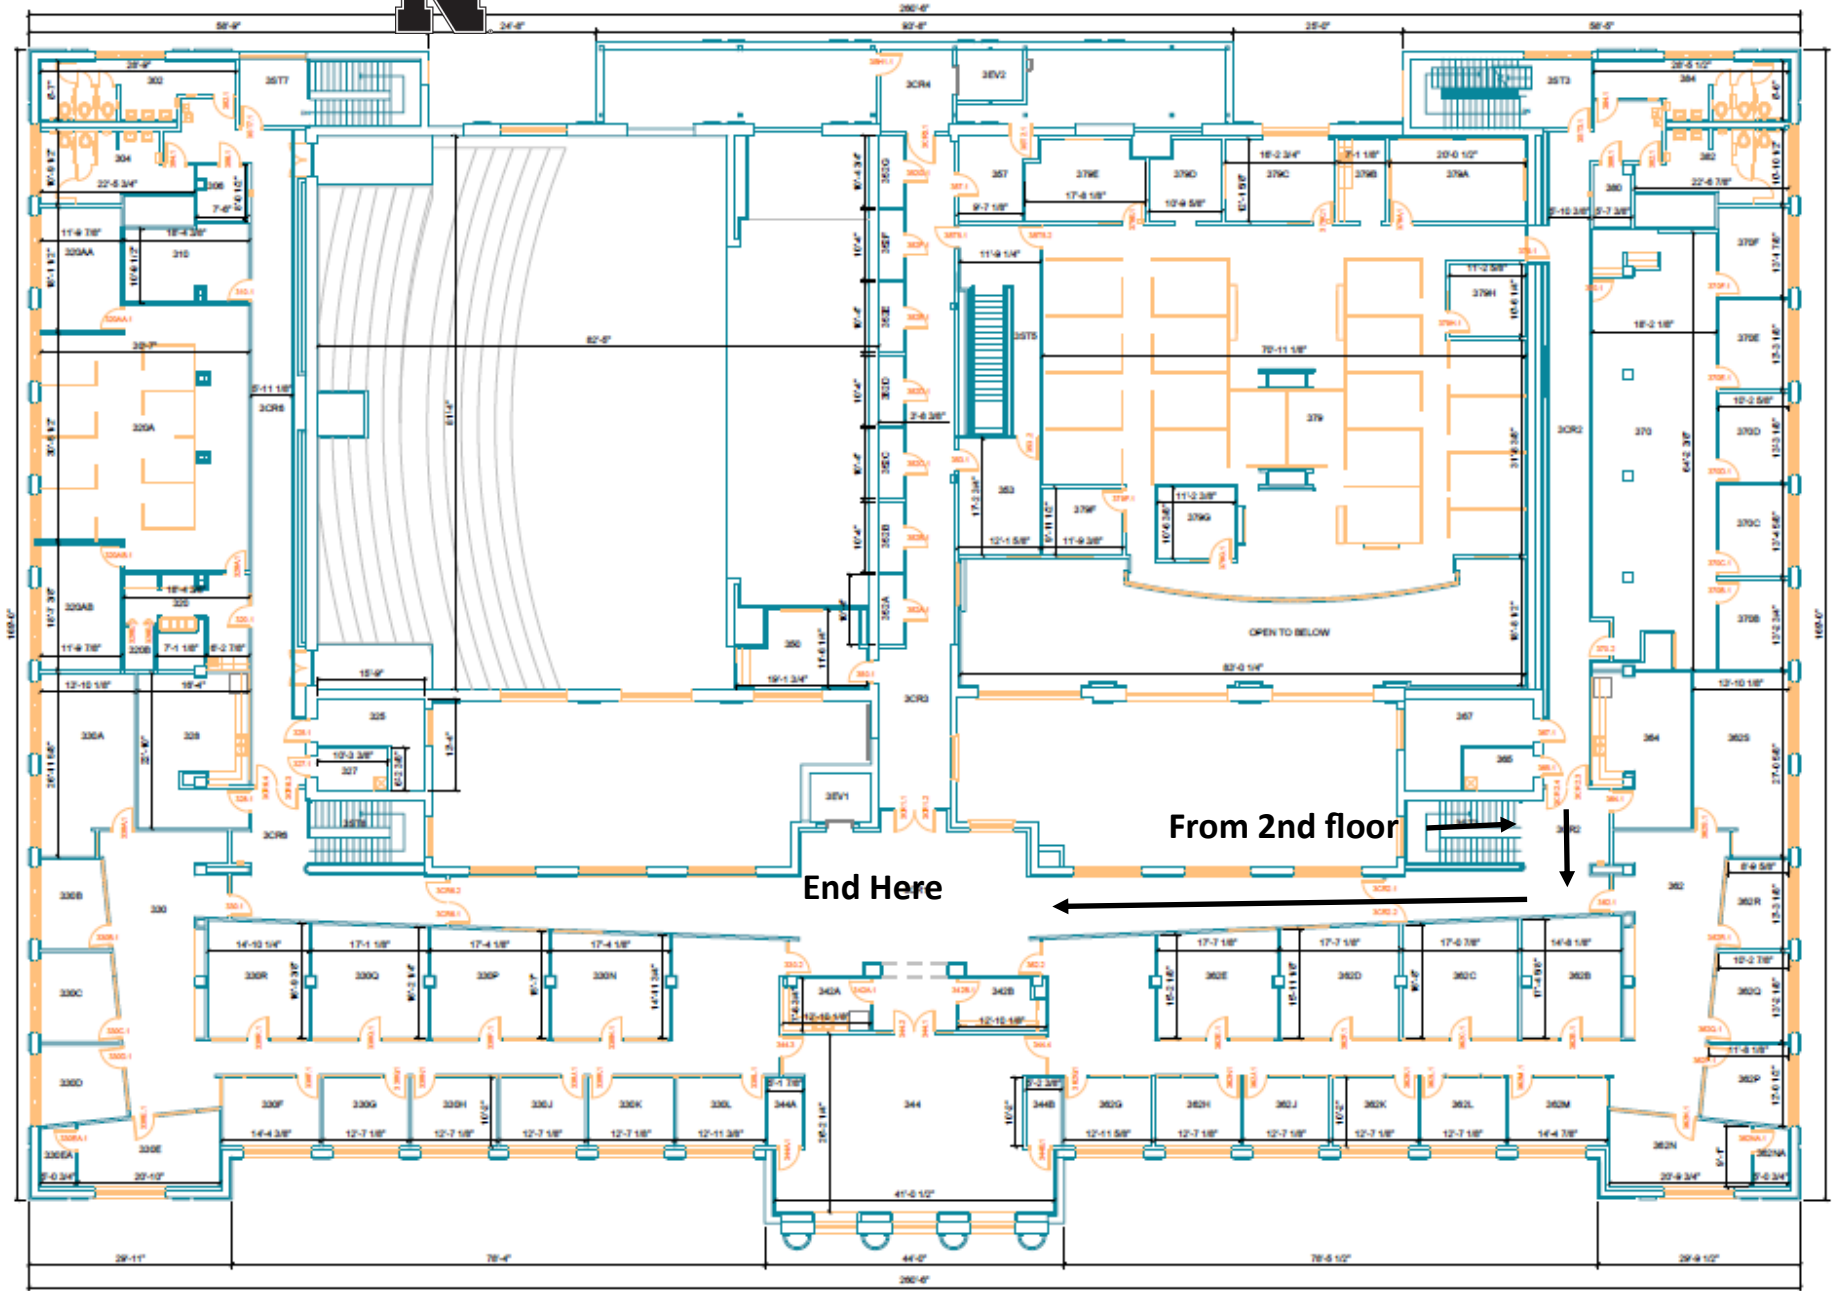

2nd floor-Red Route .35 Mile
To 1st floor

Enter from 3rd floor

1st floor-- Red Route .35 Mile

Enter From 2nd floor

To 2nd floor

3rd floor-Red Route .35 Mile

From the 2nd floor

2nd floor-Blue Route .18 Mile

1st floor- Blue Route .18 Mile

2nd floor-Blue Route .18 Mile

3rd floor-Blue Route .18 Mile

Herbie Route 1/10 Mile
(Same distance for each floor)