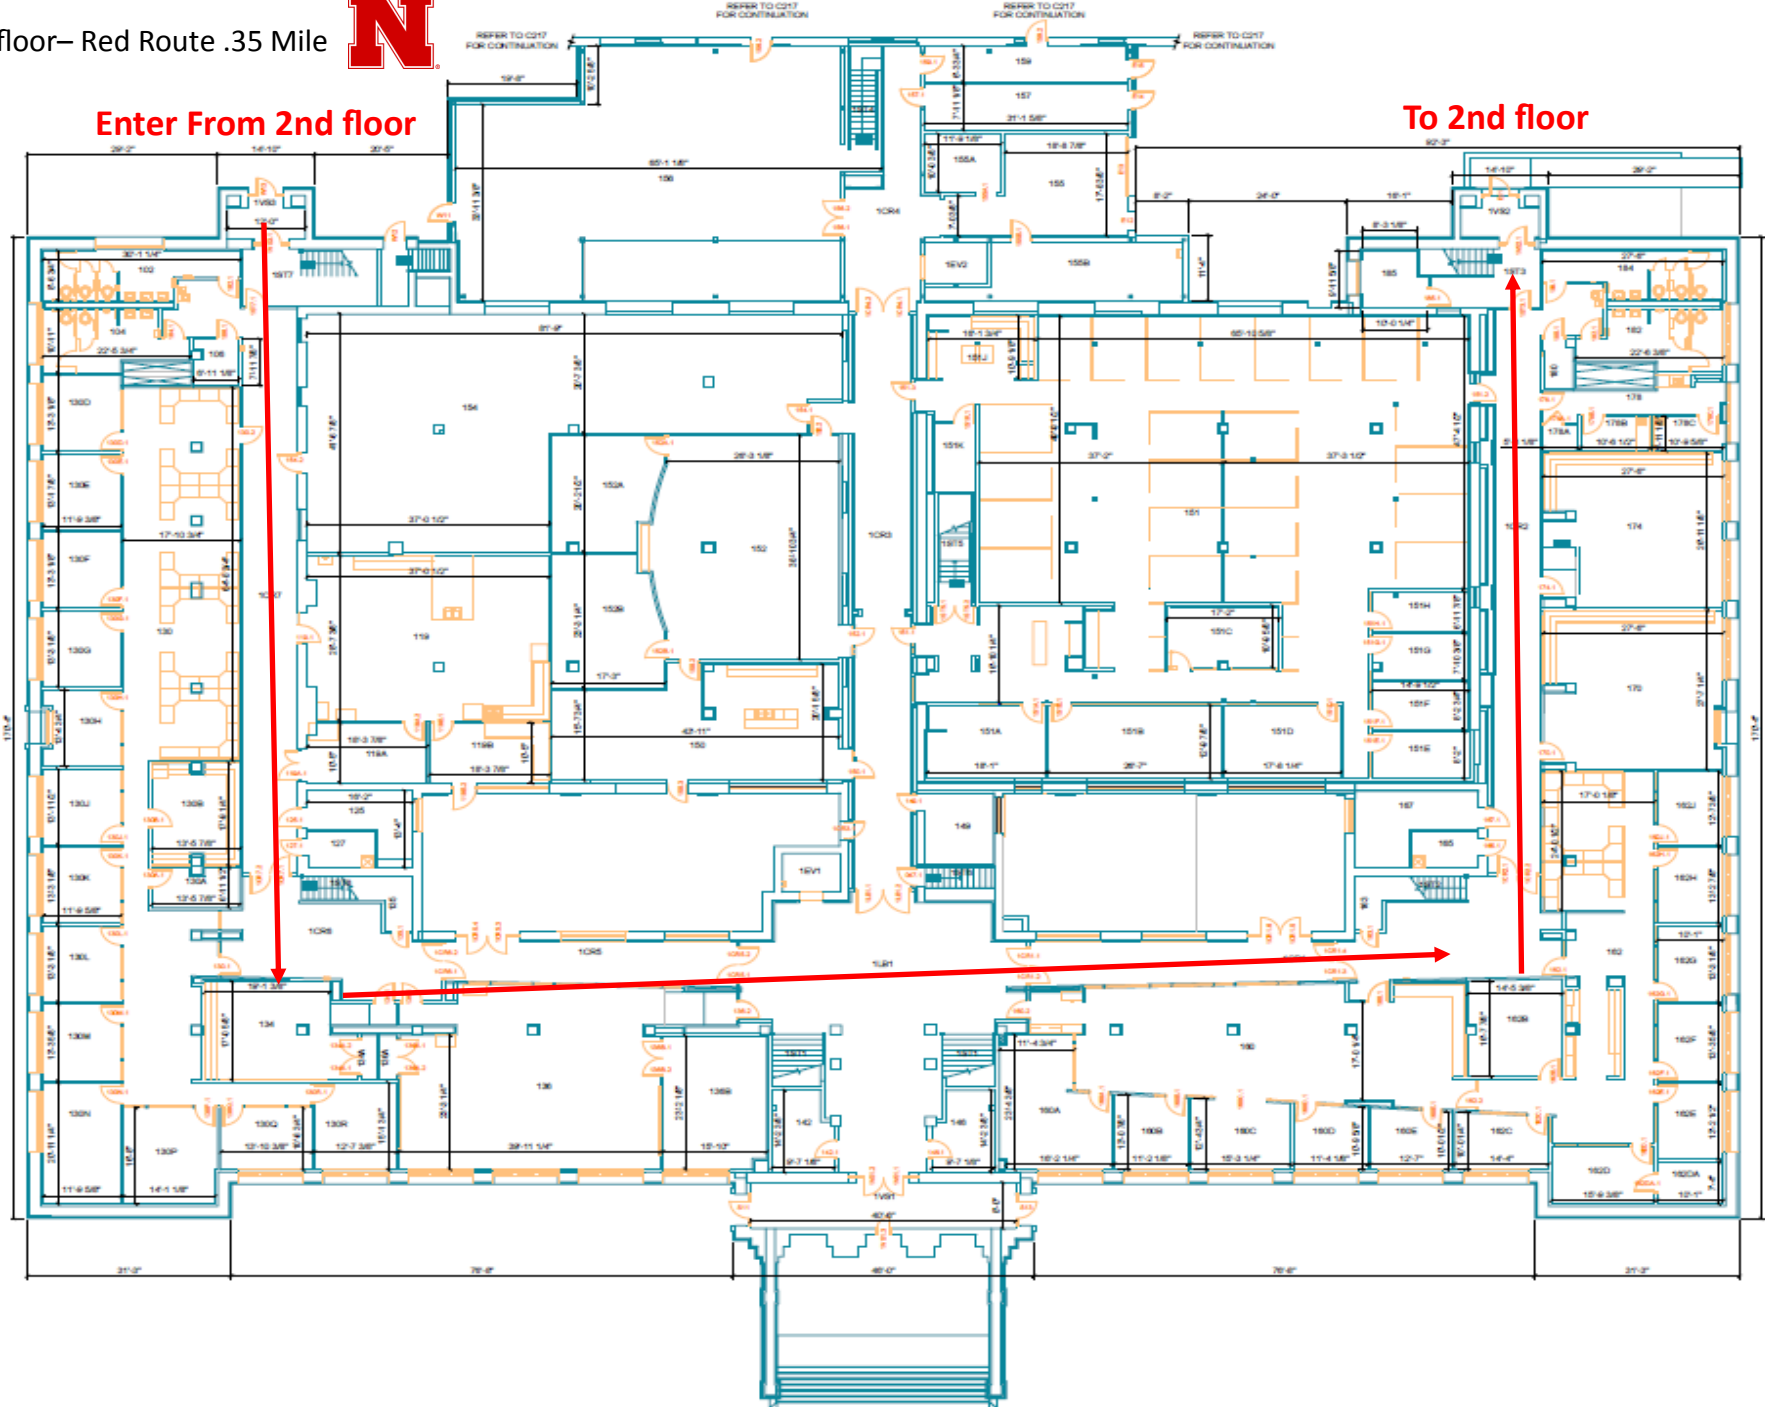

2nd floor-Red Route .35 Mile
To 1st floor

Enter from 3rd floor

1st floor-- Red Route .35 Mile

Enter From 2nd floor

To 2nd floor

3rd floor-Red Route .35 Mile

From the 2nd floor

2nd floor-Blue Route .18 Mile

1st floor- Blue Route .18 Mile

2nd floor-Blue Route .18 Mile

3rd floor-Blue Route .18 Mile

Herbie Route 1/10 Mile
(Same distance for each floor)