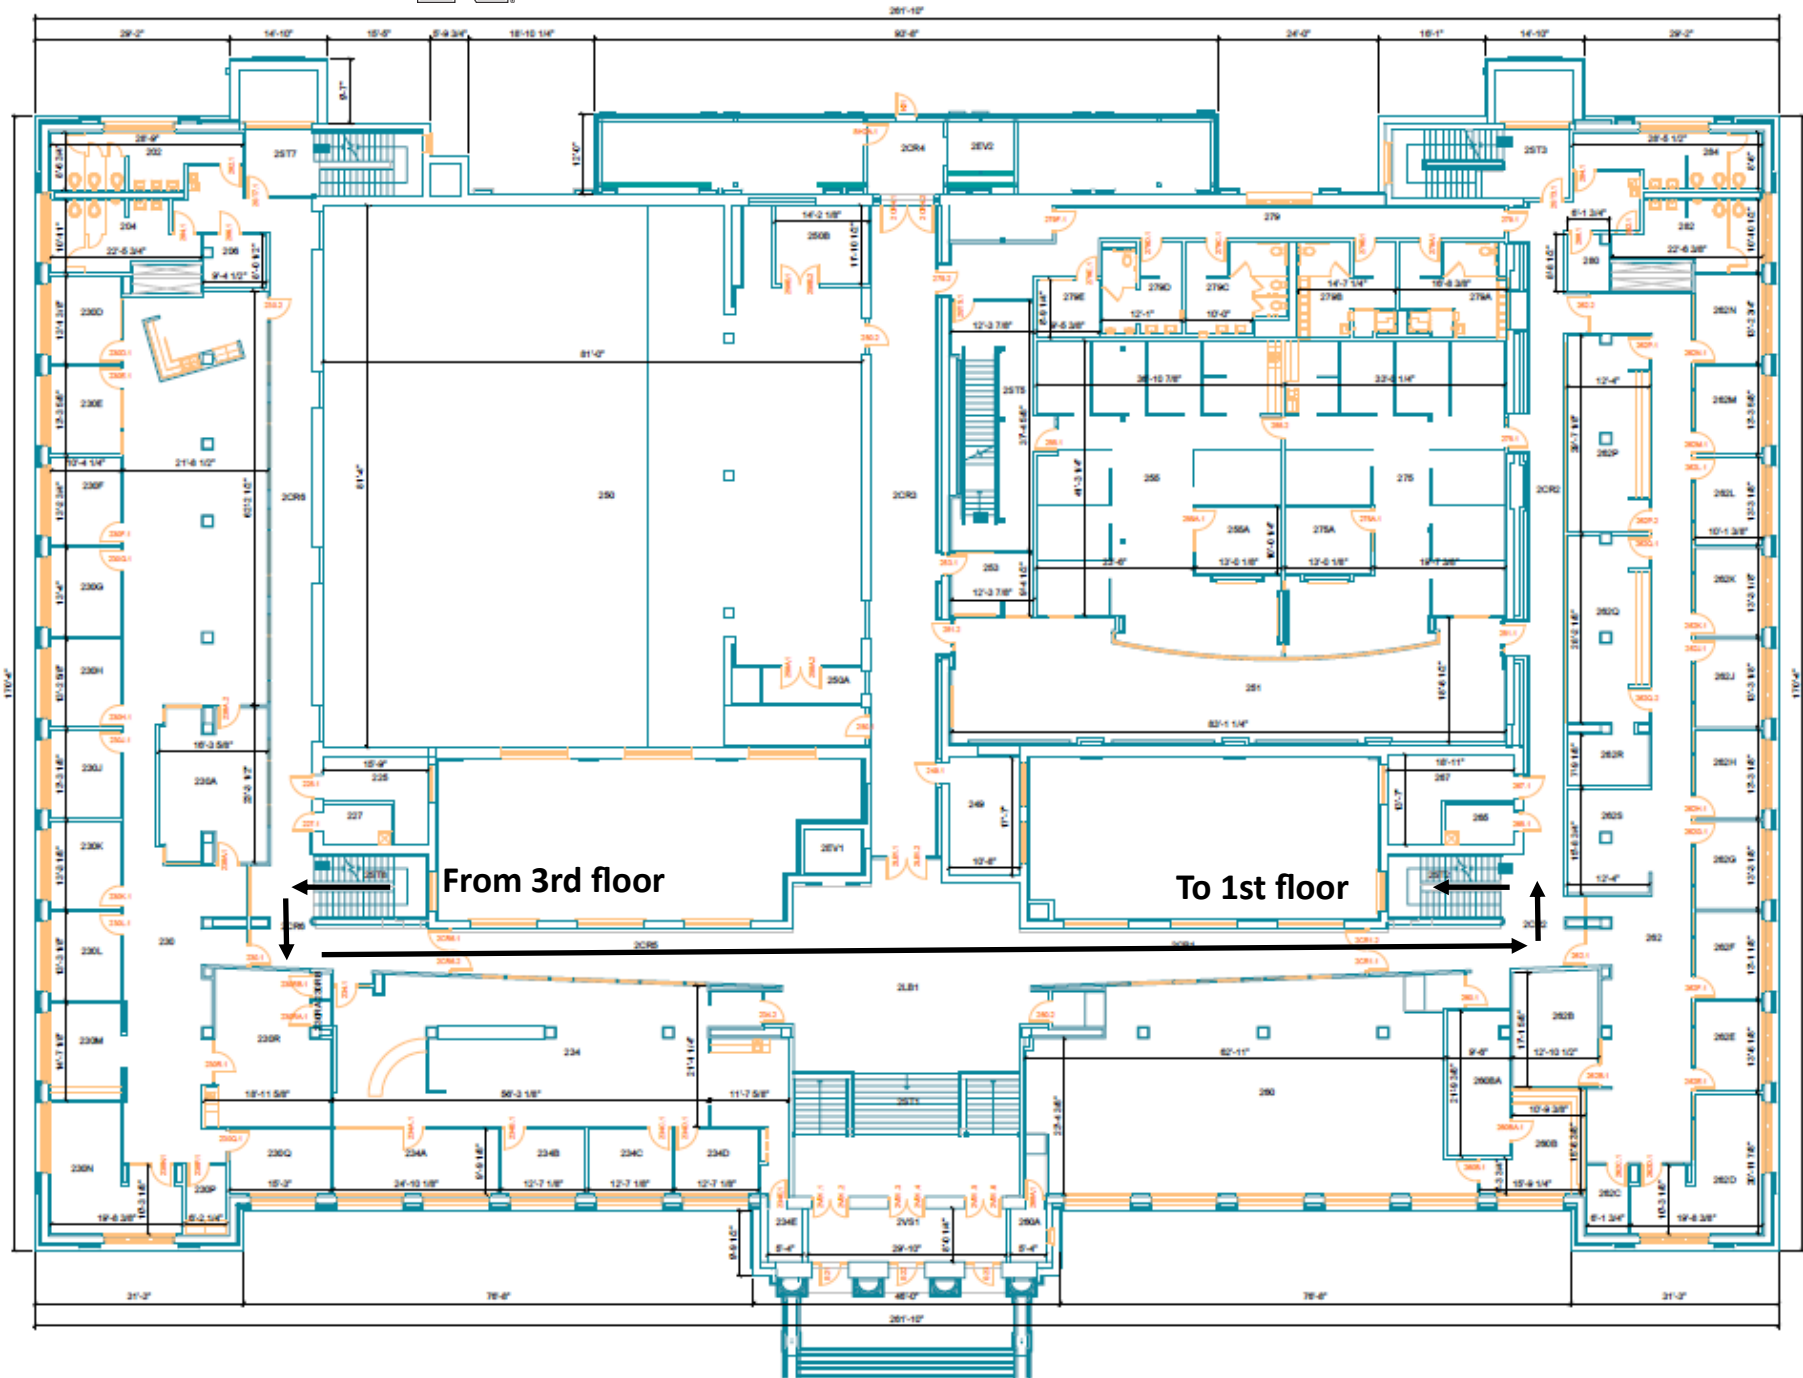

2nd floor-Red Route .35 Mile
To 1st floor

Enter from 3rd floor

1st floor-- Red Route .35 Mile

Enter From 2nd floor

To 2nd floor

3rd floor-Red Route .35 Mile

From the 2nd floor

2nd floor-Blue Route .18 Mile

1st floor- Blue Route .18 Mile

2nd floor-Blue Route .18 Mile

3rd floor-Blue Route .18 Mile

Herbie Route 1/10 Mile
(Same distance for each floor)