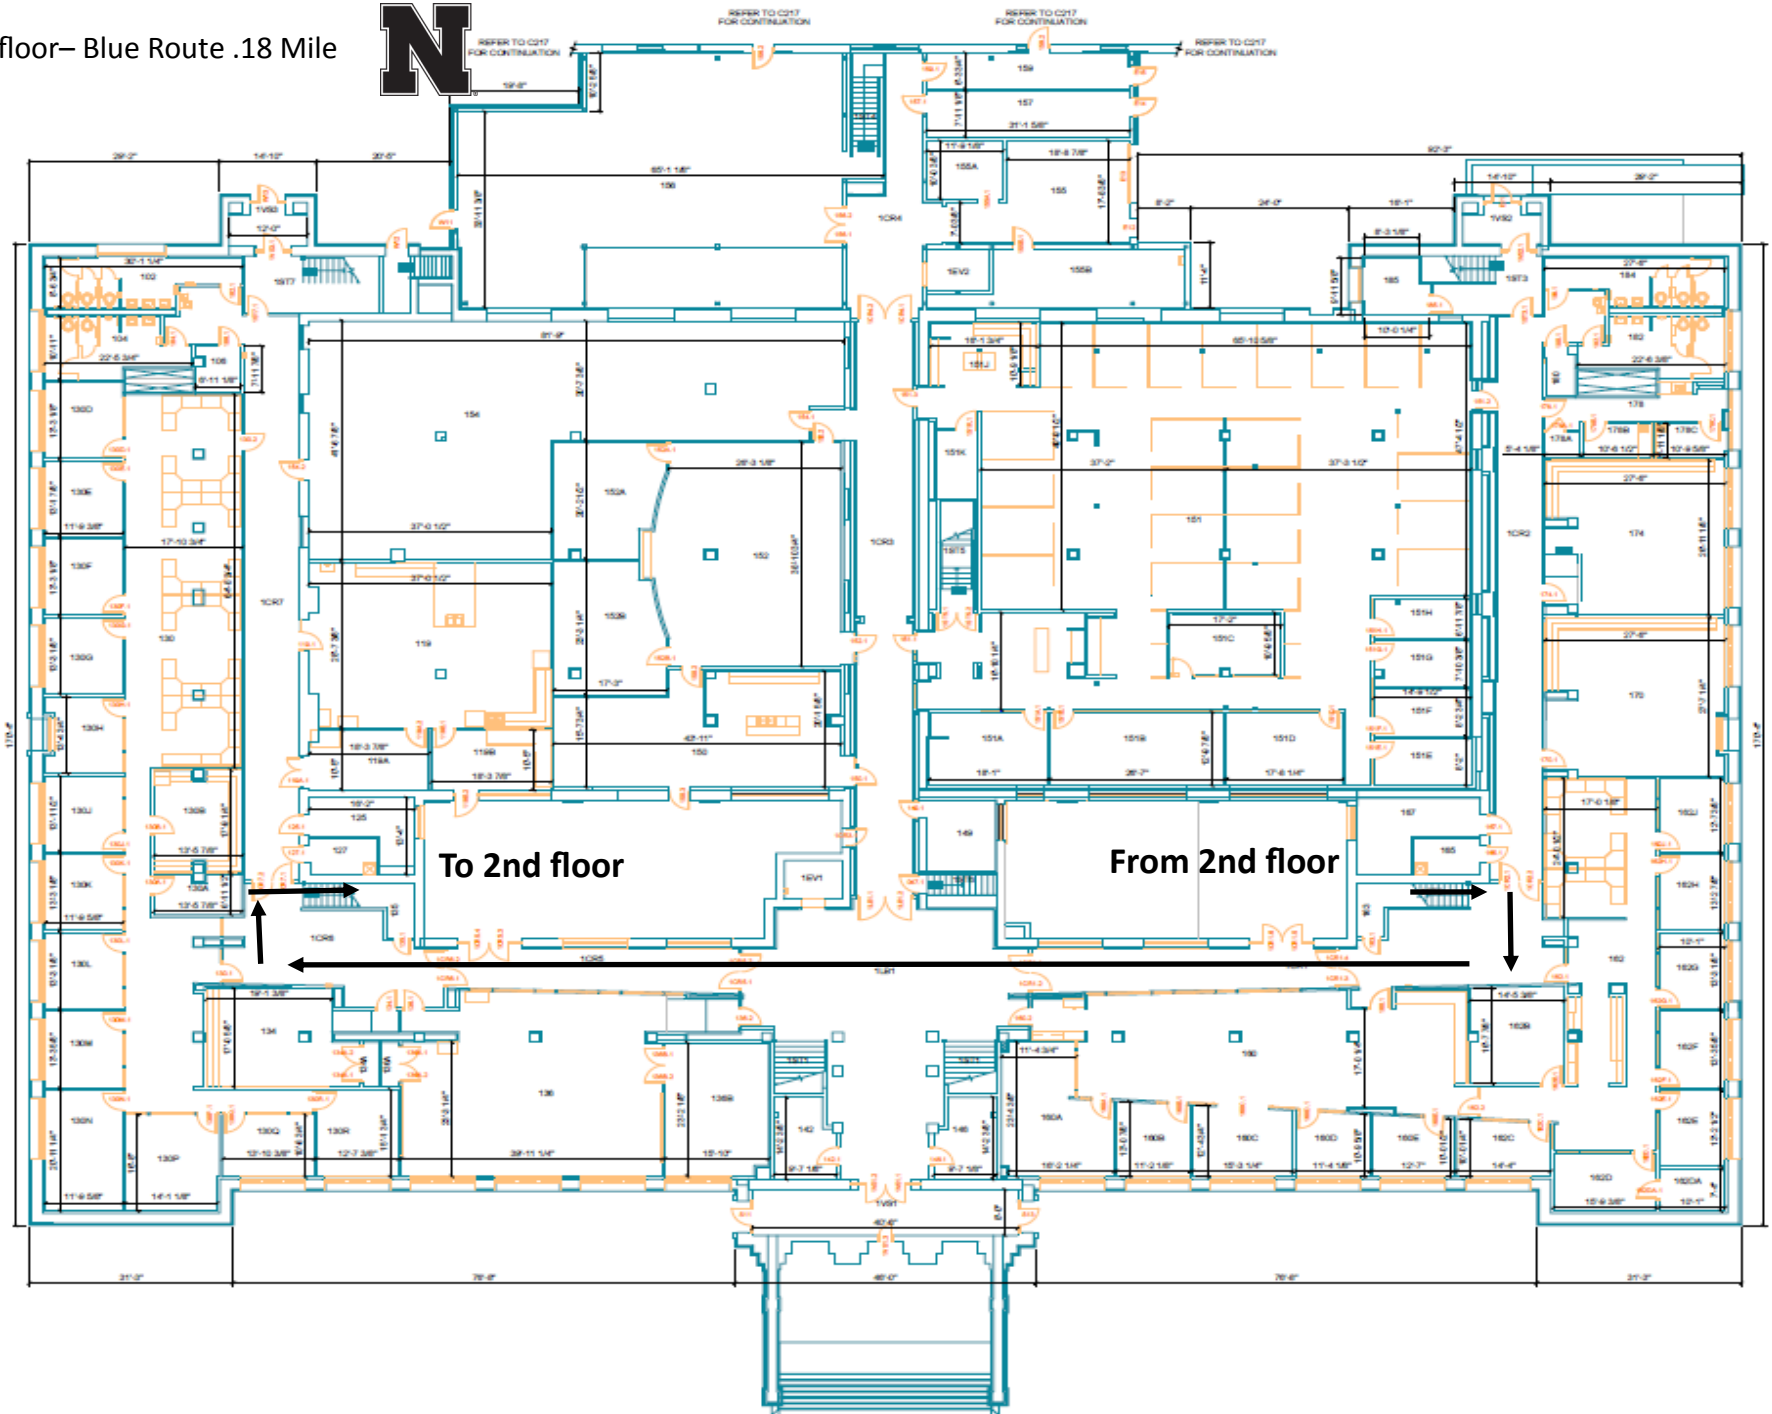

2nd floor-Red Route .35 Mile
To 1st floor

Enter from 3rd floor

1st floor-- Red Route .35 Mile

Enter From 2nd floor

To 2nd floor

3rd floor-Red Route .35 Mile

From the 2nd floor

2nd floor-Blue Route .18 Mile

1st floor- Blue Route .18 Mile

2nd floor-Blue Route .18 Mile

3rd floor-Blue Route .18 Mile

Herbie Route 1/10 Mile
(Same distance for each floor)