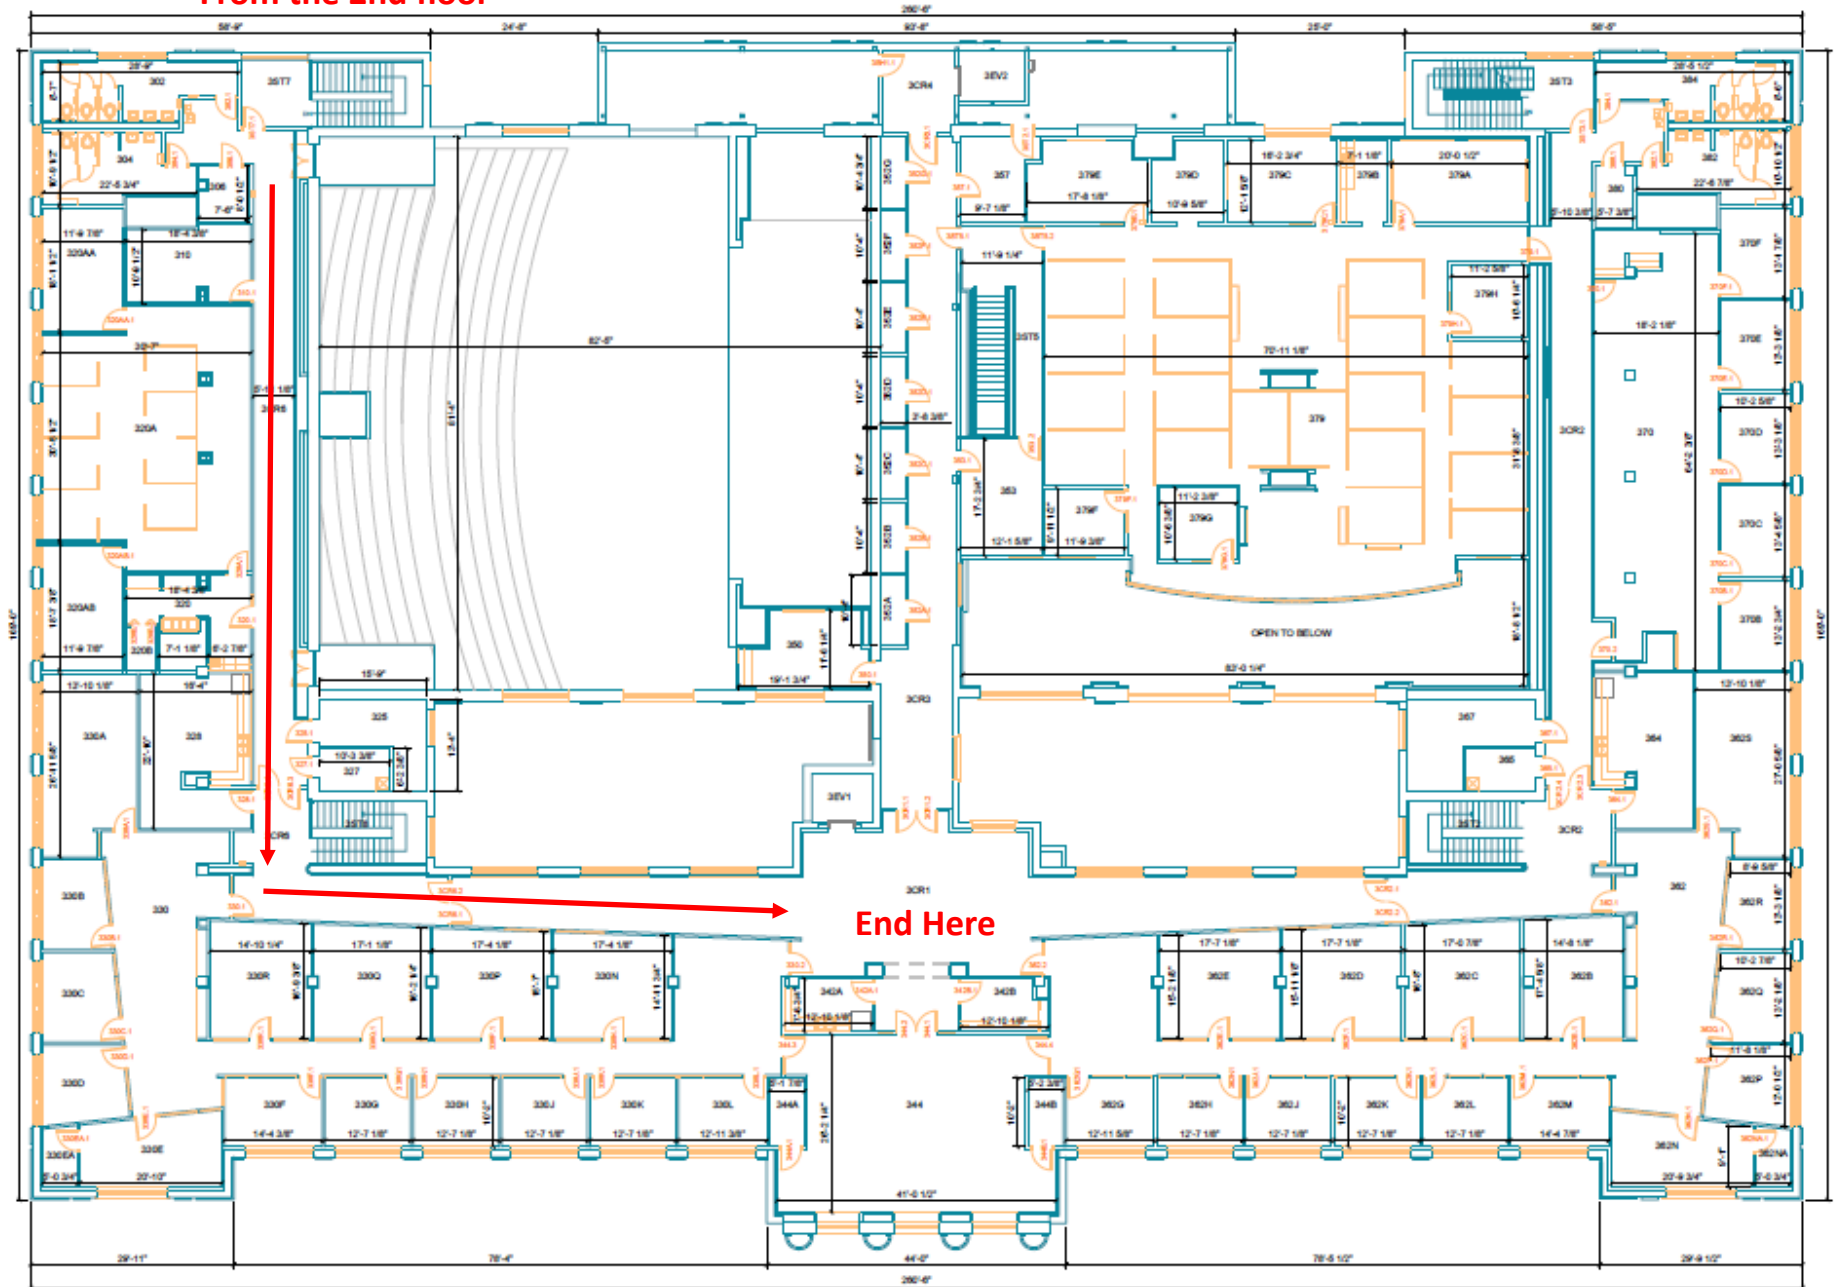

2nd floor-Red Route .35 Mile
To 1st floor

Enter from 3rd floor

1st floor-- Red Route .35 Mile

Enter From 2nd floor

To 2nd floor

3rd floor-Red Route .35 Mile

From the 2nd floor

2nd floor-Blue Route .18 Mile

1st floor- Blue Route .18 Mile

2nd floor-Blue Route .18 Mile

3rd floor-Blue Route .18 Mile

Herbie Route 1/10 Mile
(Same distance for each floor)