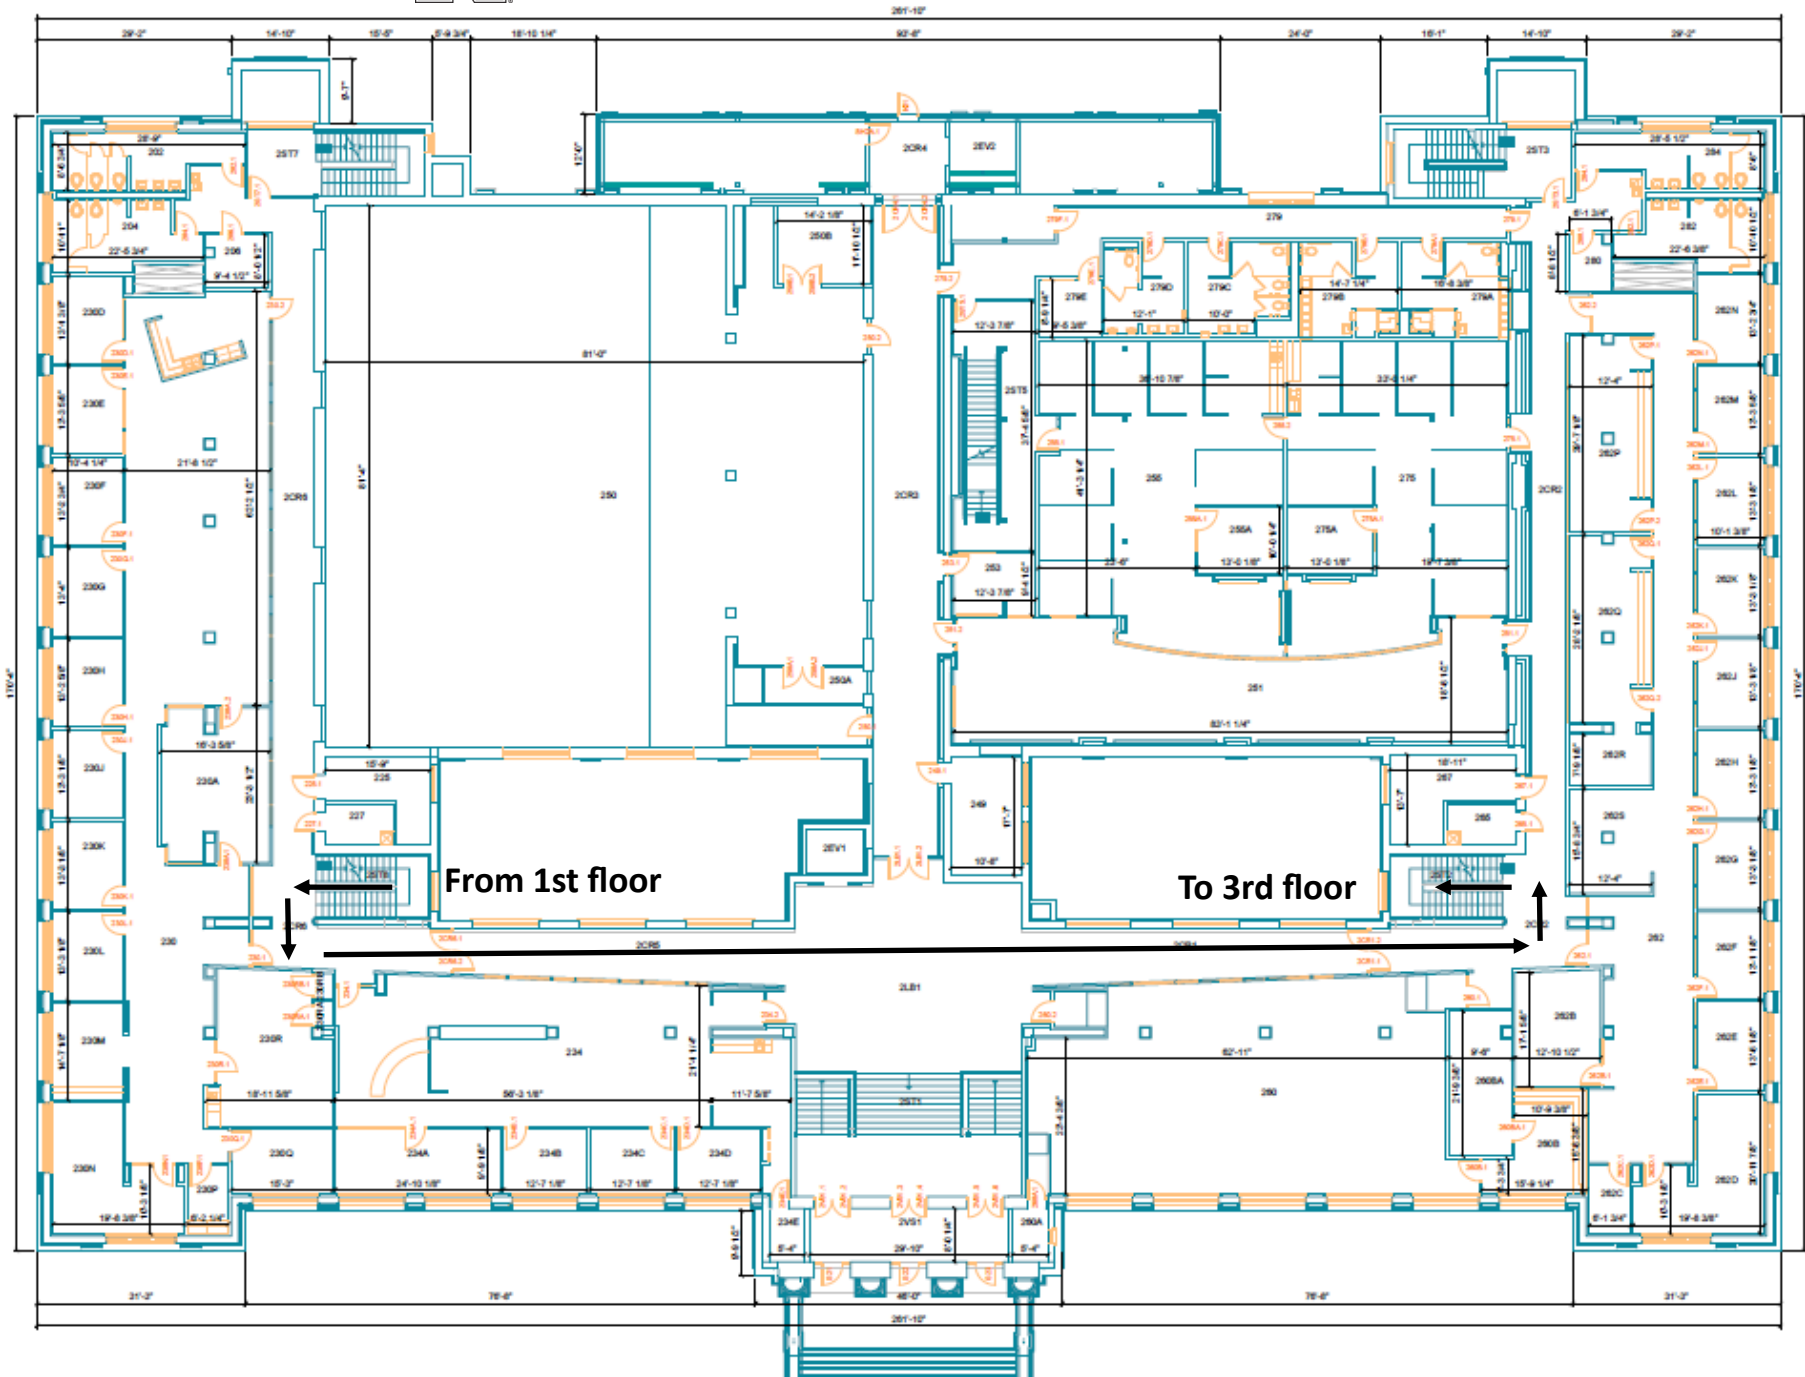

2nd floor-Red Route .35 Mile
To 1st floor

Enter from 3rd floor

1st floor-- Red Route .35 Mile

Enter From 2nd floor

To 2nd floor

3rd floor-Red Route .35 Mile

From the 2nd floor

2nd floor-Blue Route .18 Mile

1st floor- Blue Route .18 Mile

2nd floor-Blue Route .18 Mile

3rd floor-Blue Route .18 Mile

Herbie Route 1/10 Mile
(Same distance for each floor)