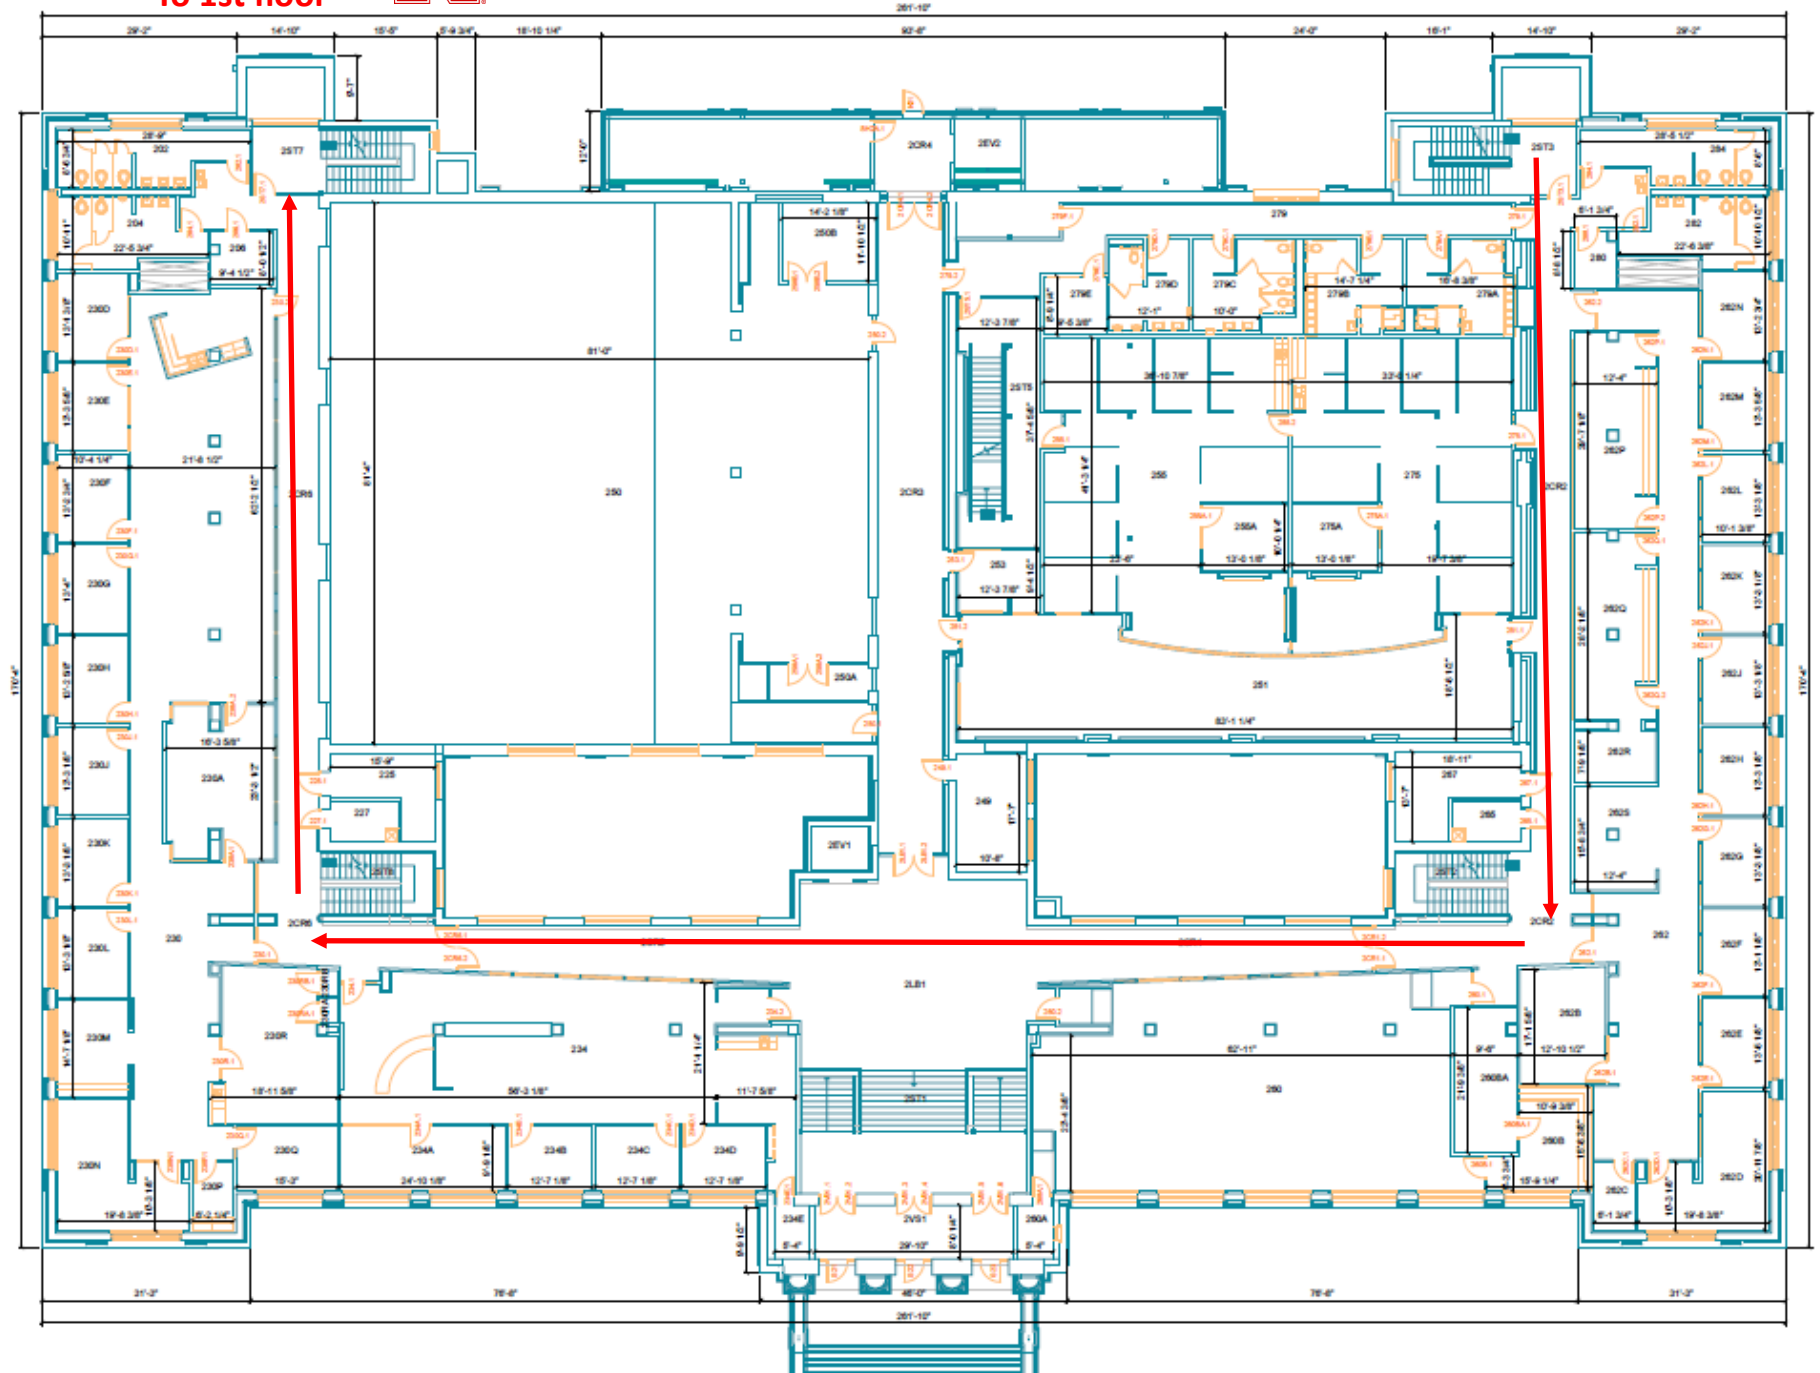

2nd floor-Red Route .35 Mile
To 1st floor

Enter from 3rd floor

1st floor-- Red Route .35 Mile

Enter From 2nd floor

To 2nd floor

3rd floor-Red Route .35 Mile

From the 2nd floor

2nd floor-Blue Route .18 Mile

1st floor- Blue Route .18 Mile

2nd floor-Blue Route .18 Mile

3rd floor-Blue Route .18 Mile

Herbie Route 1/10 Mile
(Same distance for each floor)