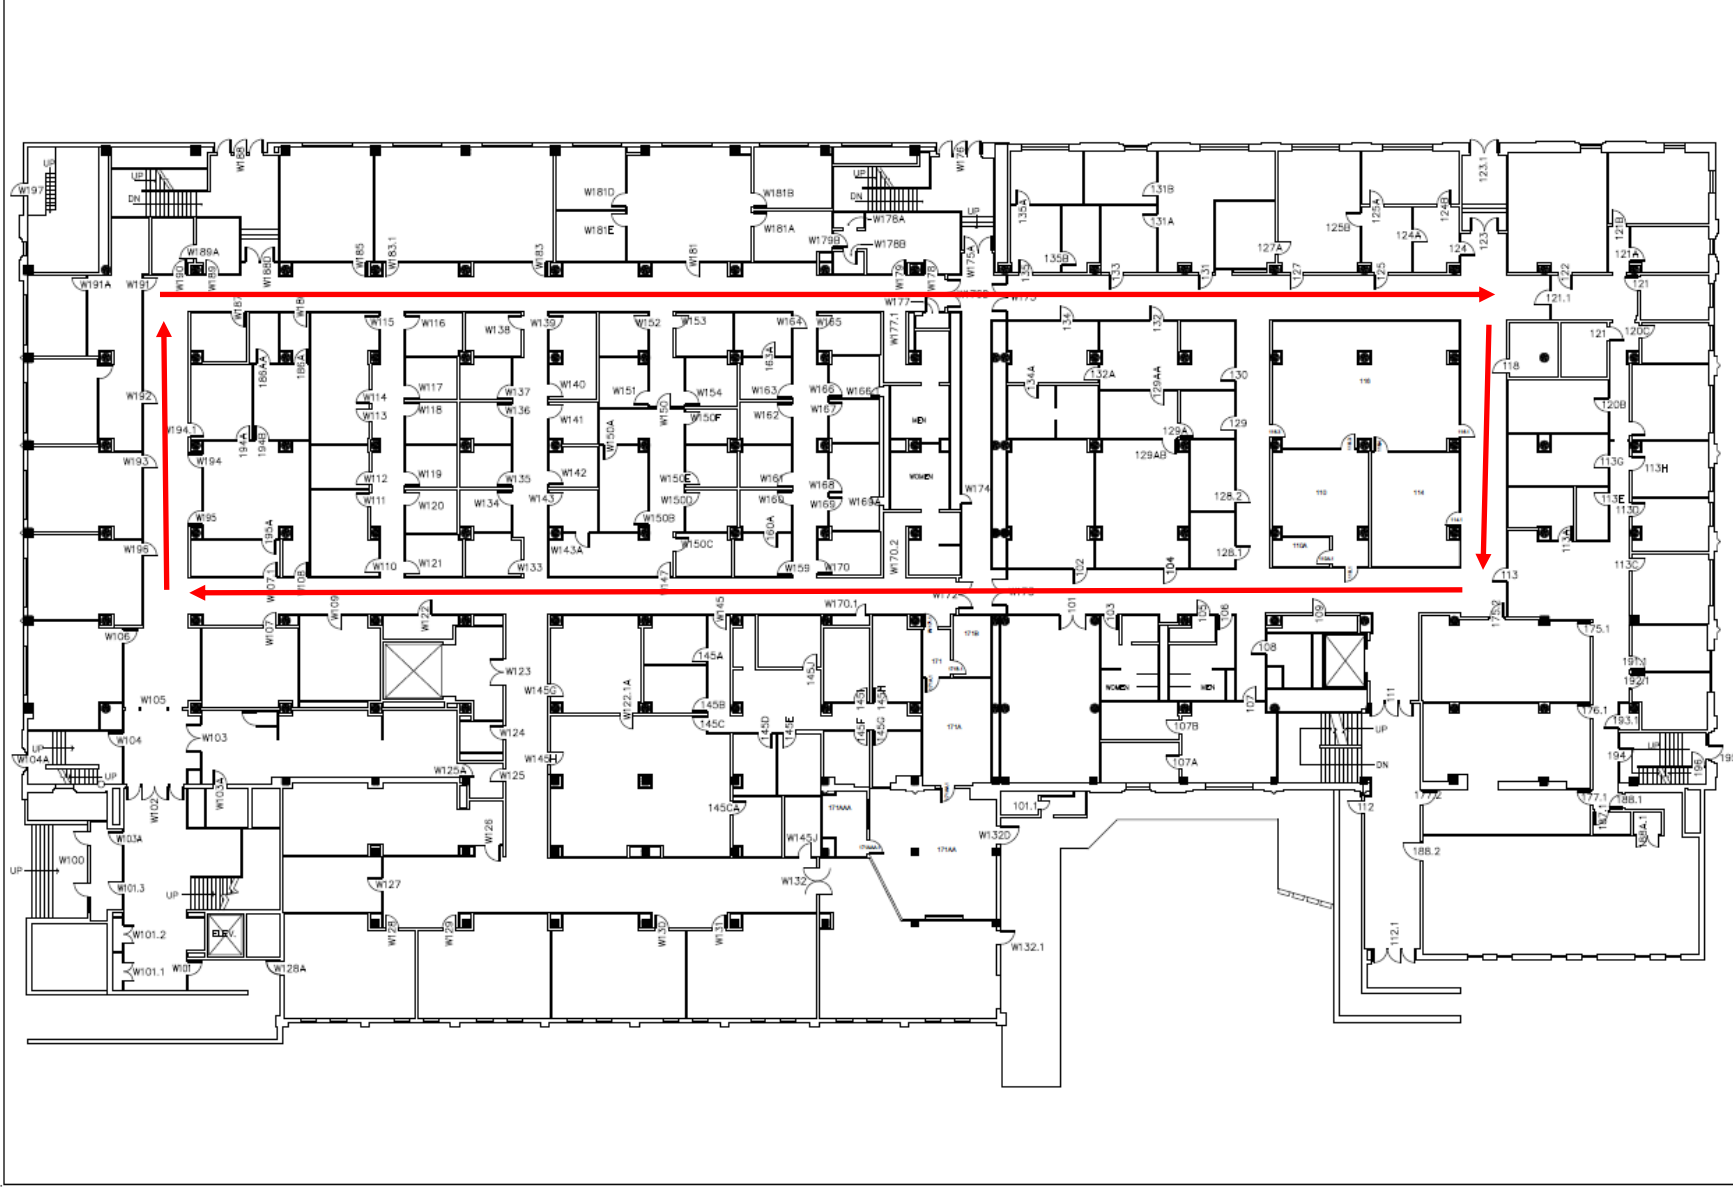

Inside route: .1 mile

UNL Facilities Management Department
1901 Y St Lincoln NE 68508-0805 (402) 472-3131.

NEBRASKA HALL
FIRST FLOOR
SCALE: Scale to Fit
G.S.F.: 70,299

BUILDING NUMBER
C-024
DATE: 07/12/16
NORTH

Outside route: .25 mile

UNL Facilities Management Department
1901 Y St Lincoln, NE 68580-0805 (402) 472-3131

NEBRASKA HALL
FIRST FLOOR
SCALE: Scale to Fit G.S.F.: 70,299

BUILDING NUMBER
C-024
DATE: 07/12/16