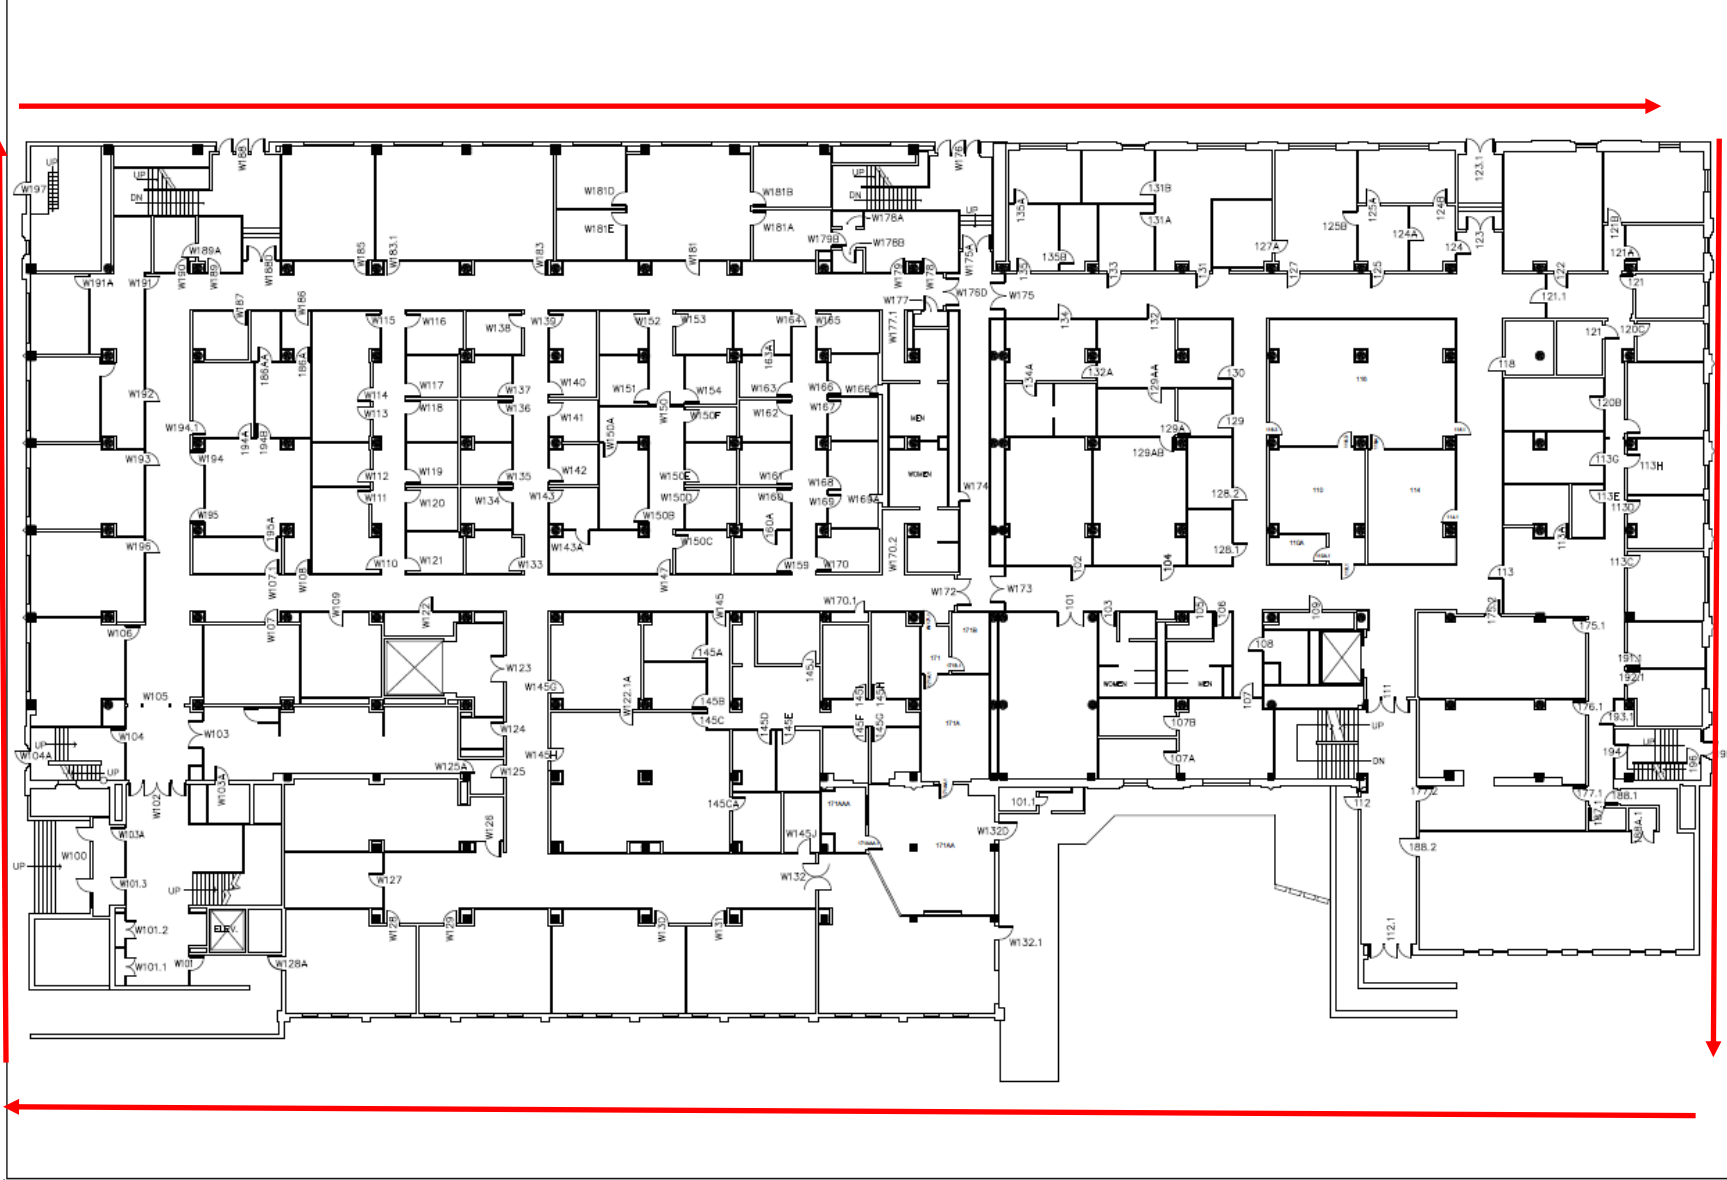

Inside route: .1 mile

UNL Facilities Management Department
1901 Y St Lincoln NE 68508-0805 (402) 472-3131.

NEBRASKA HALL
FIRST FLOOR
SCALE: Scale to Fit
G.S.F.: 70,299

BUILDING NUMBER
C-024
DATE: 07/12/16
NORTH

Outside route: .25 mile

UNL Facilities Management Department
1901 Y St Lincoln, NE 68580-0805 (402) 472-3131

NEBRASKA HALL
FIRST FLOOR
SCALE: Scale to Fit G.S.F.: 70,299

BUILDING NUMBER
C-024
DATE: 07/12/16