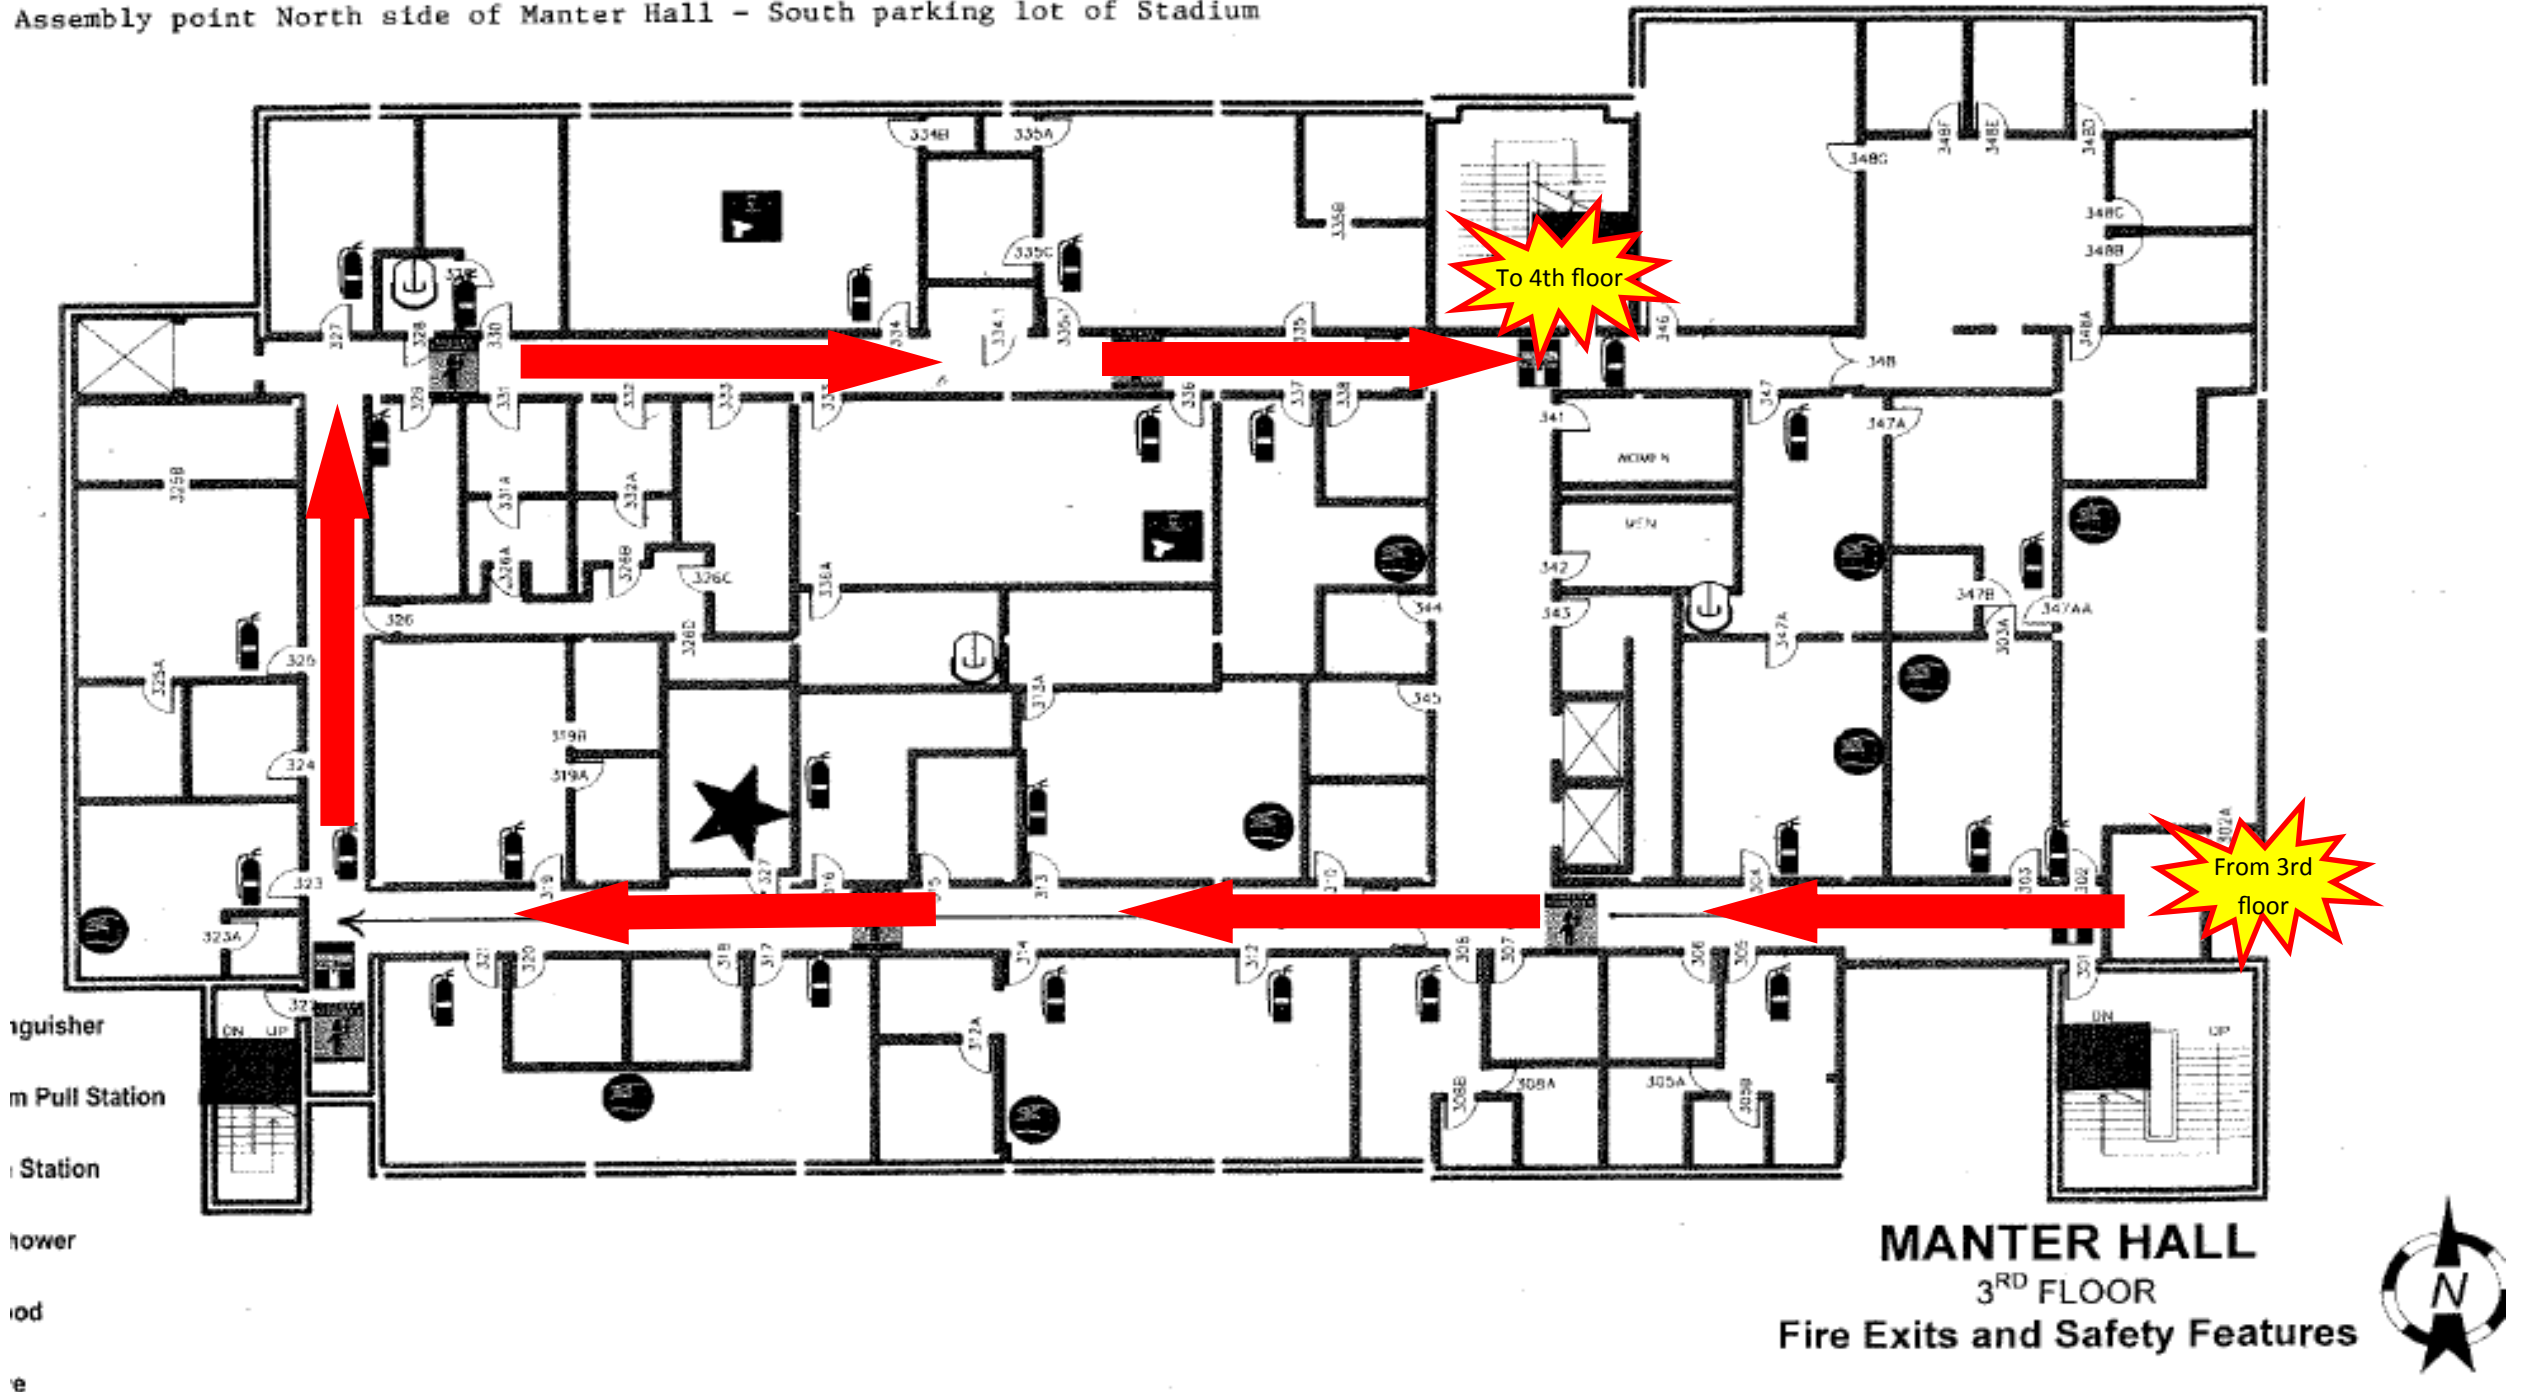

Walk this route (from 2nd floor through 4th floor and back to 2nd floor) 3 times to reach one mile.

MANTER HALL
 2ND FLOOR
 Fire Exits and Safety Features

Assembly point North side of Manter Hall - South parking lot of Stadium

MANTER HALL
3RD FLOOR
Fire Exits and Safety Features

Assembly point North side of Manter Hall - South Parking lot of Stadium

MANTER HALL
4TH FLOOR
Fire Exits and Safety Features