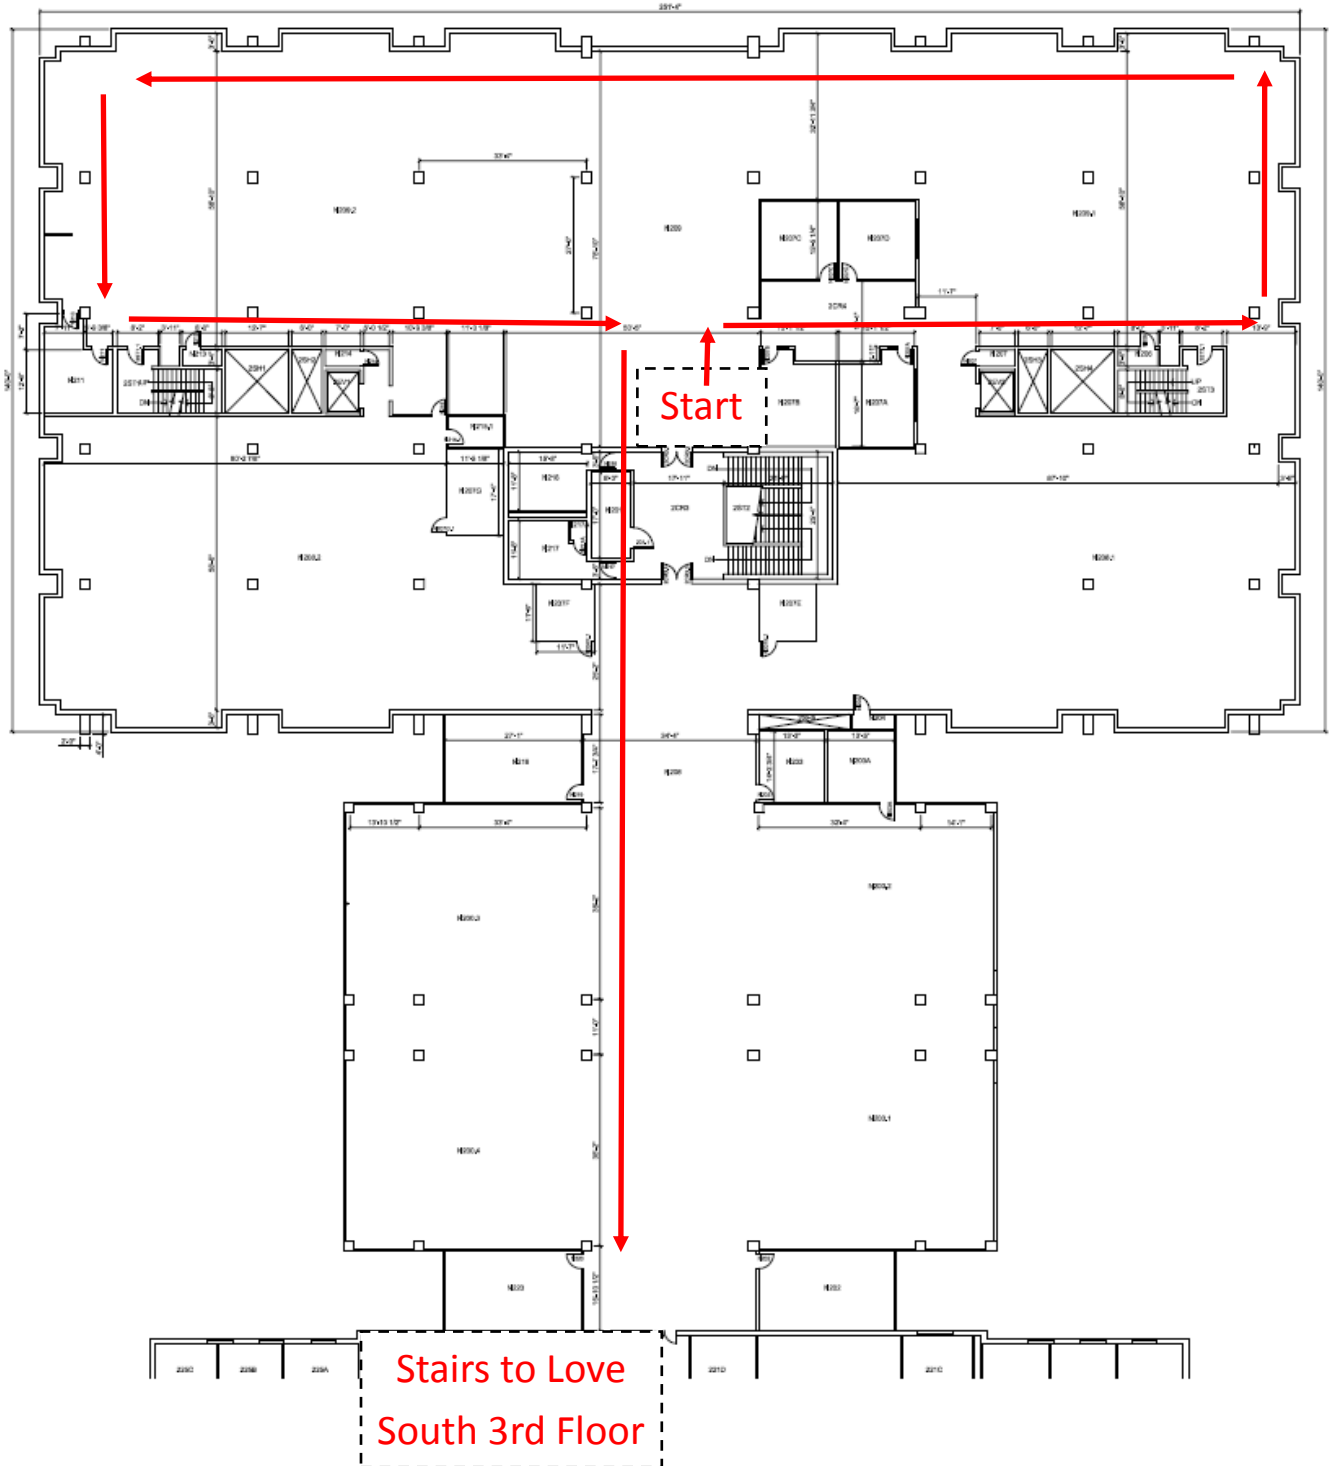

Route = .4 mile

Love Library North 2nd Floor

Route = .4 mile

Love Library South 1st Floor

Route = .4 mile

Love Library South Basement

Route = .4 mile

1. Begin on 2nd floor in Love Library North
2. Head north towards stacks
3. Take a right (east), go to end of hallway past study rooms
4. At end of stacks take a left (north)
5. At the end of the stacks take a left (west), walk to end of stacks, past common study area
6. At the end of the stacks take a left (south), walk to common study area/hallway between north and south sections
7. Walk through hallway connecting north and south sections
8. After connecting hallway between both sections take a right (west), take stairs to 3rd floor Love Library South
9. When exiting stairwell take a right (west), at end of hall turn left (south)
10. Take hall to stairwell, exit through stairwell and enter into stacks
11. After entering stacks take a right (south) head to end of stacks take left (east), continue until you have passed all the stacks turn left (north), exit stacks through stairwell doorway
12. Exit stairwell take a left (north), walk towards main stairwell
13. Go downstairs to 2nd floor of Love Library South.
14. When exiting stairwell take a left (east), at end of hall turn right (south)
15. Take hall to stairwell, exit through stairwell and enter into stacks
16. After entering stacks take a left (south) head to end of stacks take right (west), continue until you have passed all the stacks turn right (north), exit stacks through stairwell doorway
17. Exit stairwell take a right (north), walk towards main stairwell
18. Go downstairs to 1st floor of Love Library South
19. When exiting stairwell take a right (west), at end of hall turn left (south)
20. Take hall to stairwell, exit through stairwell and enter into stacks
21. After entering stacks take a right (south) head to end of stacks take left (east), continue until you have passed all the stacks turn left (north), exit stacks through stairwell doorway
22. Exit stairwell take a left (north), walk towards main stairwell
23. Go downstairs to basement of Love Library South
24. When exiting stairwell take a left (east), at end of hall turn right (south)
25. Take hall to stairwell, exit through stairwell and enter into stacks
26. After entering stacks take a left (south) head to end of stacks take right (west), continue until you have passed all the stacks turn right (north), exit stacks through stairwell doorway
27. Exit stairwell take a right (north), walk towards main entrance
28. You have just walked .4 of a mile.