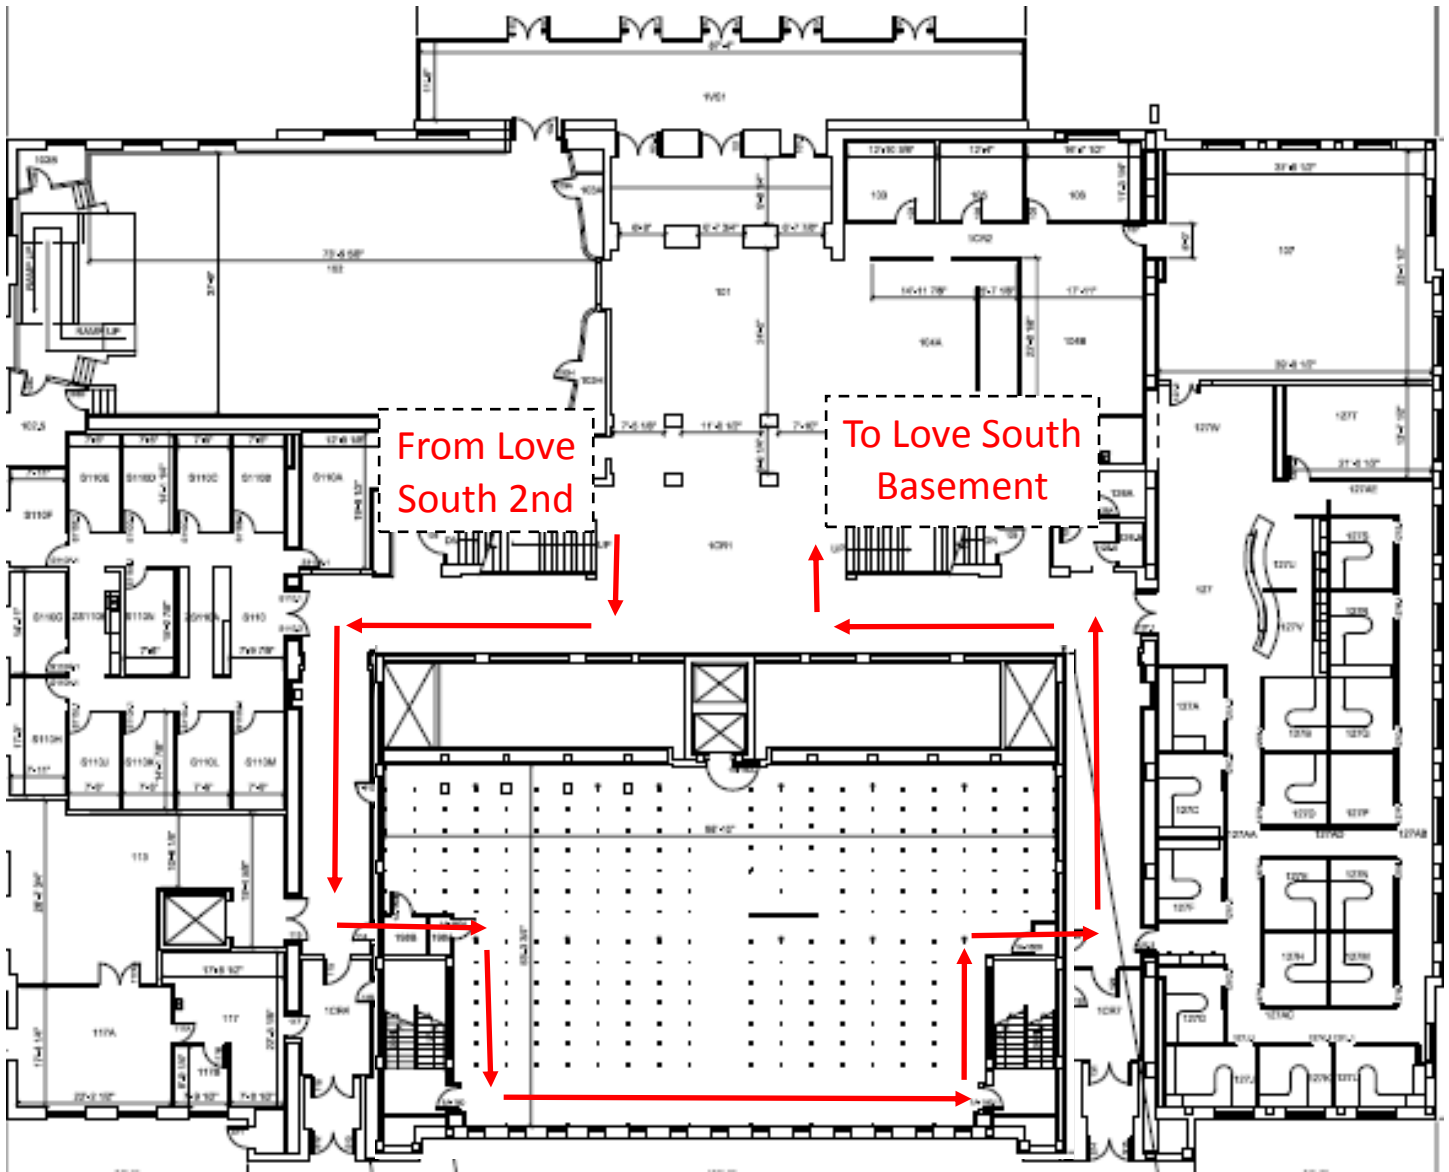

Route = .4 mile

Love Library North 2nd Floor

Route = .4 mile

Love Library South 1st Floor

Route = .4 mile

Love Library South Basement

Route = .4 mile

1. Begin on 2nd floor in Love Library North
2. Head north towards stacks
3. Take a right (east), go to end of hallway past study rooms
4. At end of stacks take a left (north)
5. At the end of the stacks take a left (west), walk to end of stacks, past common study area
6. At the end of the stacks take a left (south), walk to common study area/hallway between north and south sections
7. Walk through hallway connecting north and south sections
8. After connecting hallway between both sections take a right (west), take stairs to 3rd floor Love Library South
9. When exiting stairwell take a right (west), at end of hall turn left (south)
10. Take hall to stairwell, exit through stairwell and enter into stacks
11. After entering stacks take a right (south) head to end of stacks take left (east), continue until you have passed all the stacks turn left (north), exit stacks through stairwell doorway
12. Exit stairwell take a left (north), walk towards main stairwell
13. Go downstairs to 2nd floor of Love Library South.
14. When exiting stairwell take a left (east), at end of hall turn right (south)
15. Take hall to stairwell, exit through stairwell and enter into stacks
16. After entering stacks take a left (south) head to end of stacks take right (west), continue until you have passed all the stacks turn right (north), exit stacks through stairwell doorway
17. Exit stairwell take a right (north), walk towards main stairwell
18. Go downstairs to 1st floor of Love Library South
19. When exiting stairwell take a right (west), at end of hall turn left (south)
20. Take hall to stairwell, exit through stairwell and enter into stacks
21. After entering stacks take a right (south) head to end of stacks take left (east), continue until you have passed all the stacks turn left (north), exit stacks through stairwell doorway
22. Exit stairwell take a left (north), walk towards main stairwell
23. Go downstairs to basement of Love Library South
24. When exiting stairwell take a left (east), at end of hall turn right (south)
25. Take hall to stairwell, exit through stairwell and enter into stacks
26. After entering stacks take a left (south) head to end of stacks take right (west), continue until you have passed all the stacks turn right (north), exit stacks through stairwell doorway
27. Exit stairwell take a right (north), walk towards main entrance
28. You have just walked .4 of a mile.