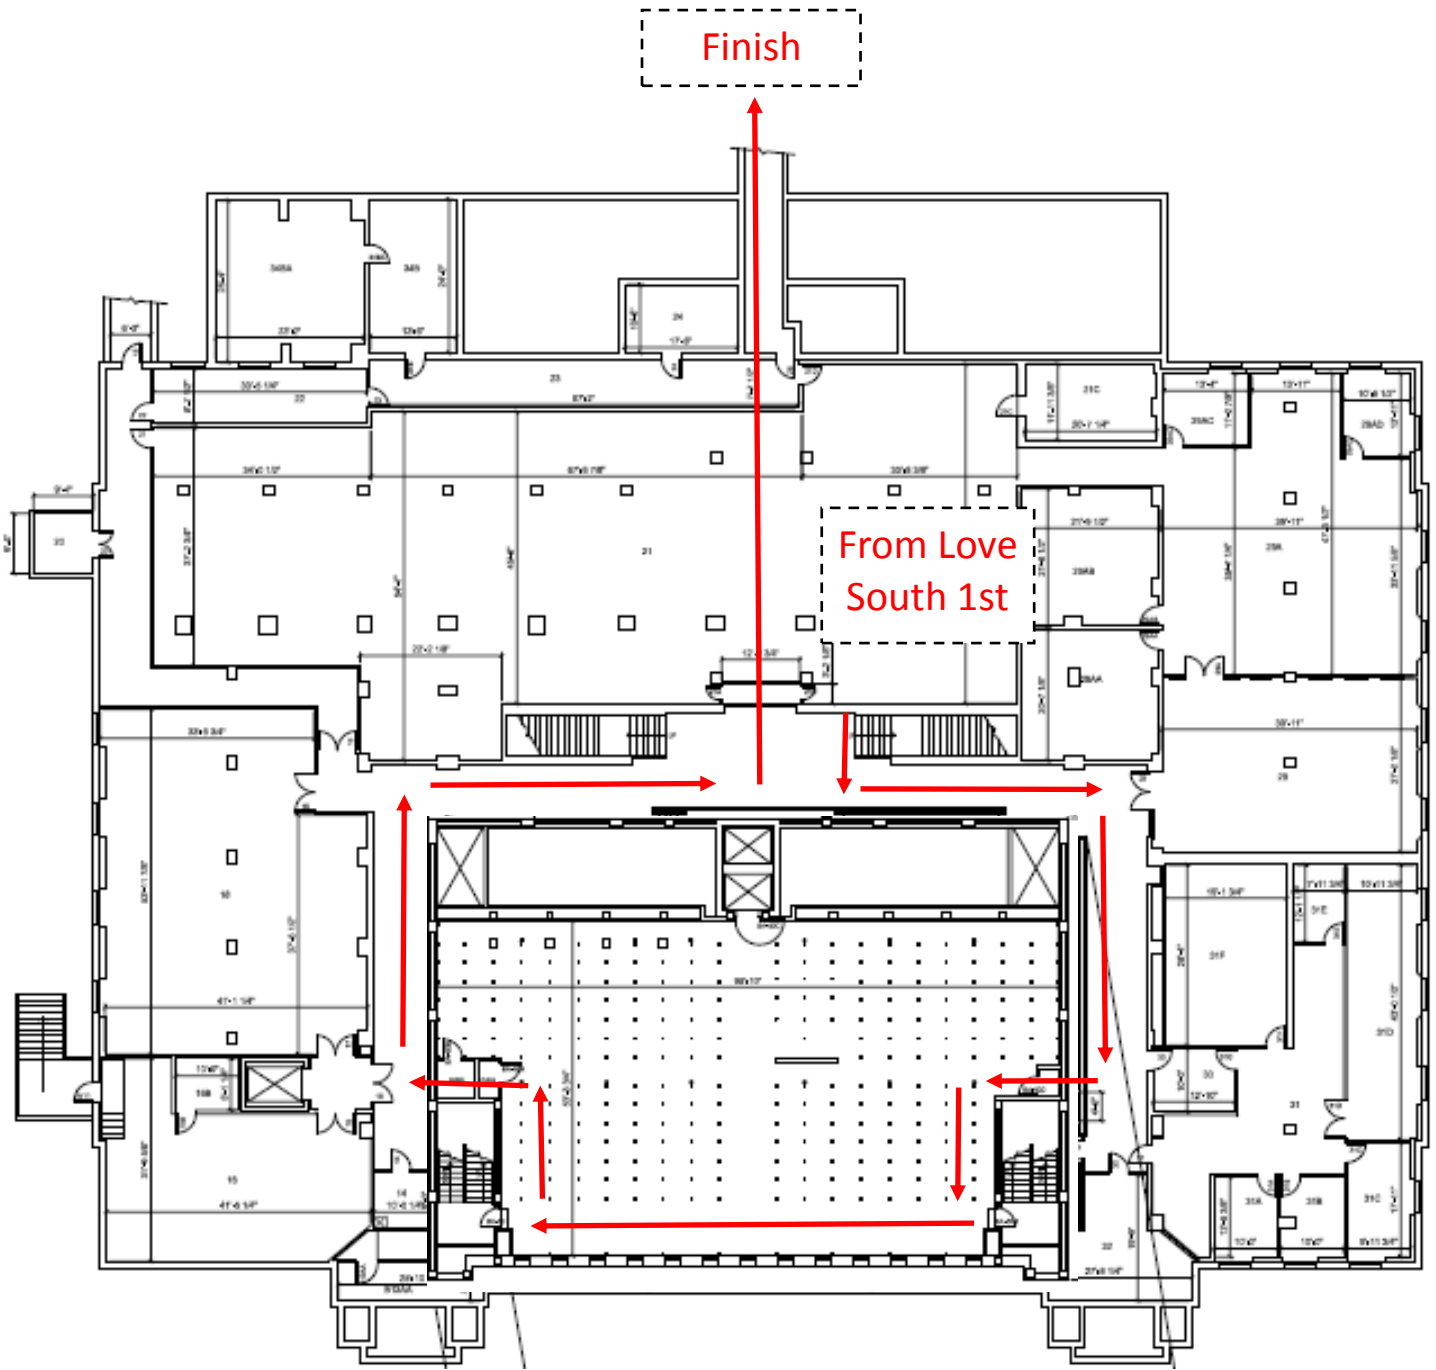

Route = .4 mile

Love Library North 2nd Floor

Route = .4 mile

Love Library South 1st Floor

Route = .4 mile

Love Library South Basement

Route = .4 mile

1. Begin on 2nd floor in Love Library North
2. Head north towards stacks
3. Take a right (east), go to end of hallway past study rooms
4. At end of stacks take a left (north)
5. At the end of the stacks take a left (west), walk to end of stacks, past common study area
6. At the end of the stacks take a left (south), walk to common study area/hallway between north and south sections
7. Walk through hallway connecting north and south sections
8. After connecting hallway between both sections take a right (west), take stairs to 3rd floor Love Library South
9. When exiting stairwell take a right (west), at end of hall turn left (south)
10. Take hall to stairwell, exit through stairwell and enter into stacks
11. After entering stacks take a right (south) head to end of stacks take left (east), continue until you have passed all the stacks turn left (north), exit stacks through stairwell doorway
12. Exit stairwell take a left (north), walk towards main stairwell
13. Go downstairs to 2nd floor of Love Library South.
14. When exiting stairwell take a left (east), at end of hall turn right (south)
15. Take hall to stairwell, exit through stairwell and enter into stacks
16. After entering stacks take a left (south) head to end of stacks take right (west), continue until you have passed all the stacks turn right (north), exit stacks through stairwell doorway
17. Exit stairwell take a right (north), walk towards main stairwell
18. Go downstairs to 1st floor of Love Library South
19. When exiting stairwell take a right (west), at end of hall turn left (south)
20. Take hall to stairwell, exit through stairwell and enter into stacks
21. After entering stacks take a right (south) head to end of stacks take left (east), continue until you have passed all the stacks turn left (north), exit stacks through stairwell doorway
22. Exit stairwell take a left (north), walk towards main stairwell
23. Go downstairs to basement of Love Library South
24. When exiting stairwell take a left (east), at end of hall turn right (south)
25. Take hall to stairwell, exit through stairwell and enter into stacks
26. After entering stacks take a left (south) head to end of stacks take right (west), continue until you have passed all the stacks turn right (north), exit stacks through stairwell doorway
27. Exit stairwell take a right (north), walk towards main entrance
28. You have just walked .4 of a mile.