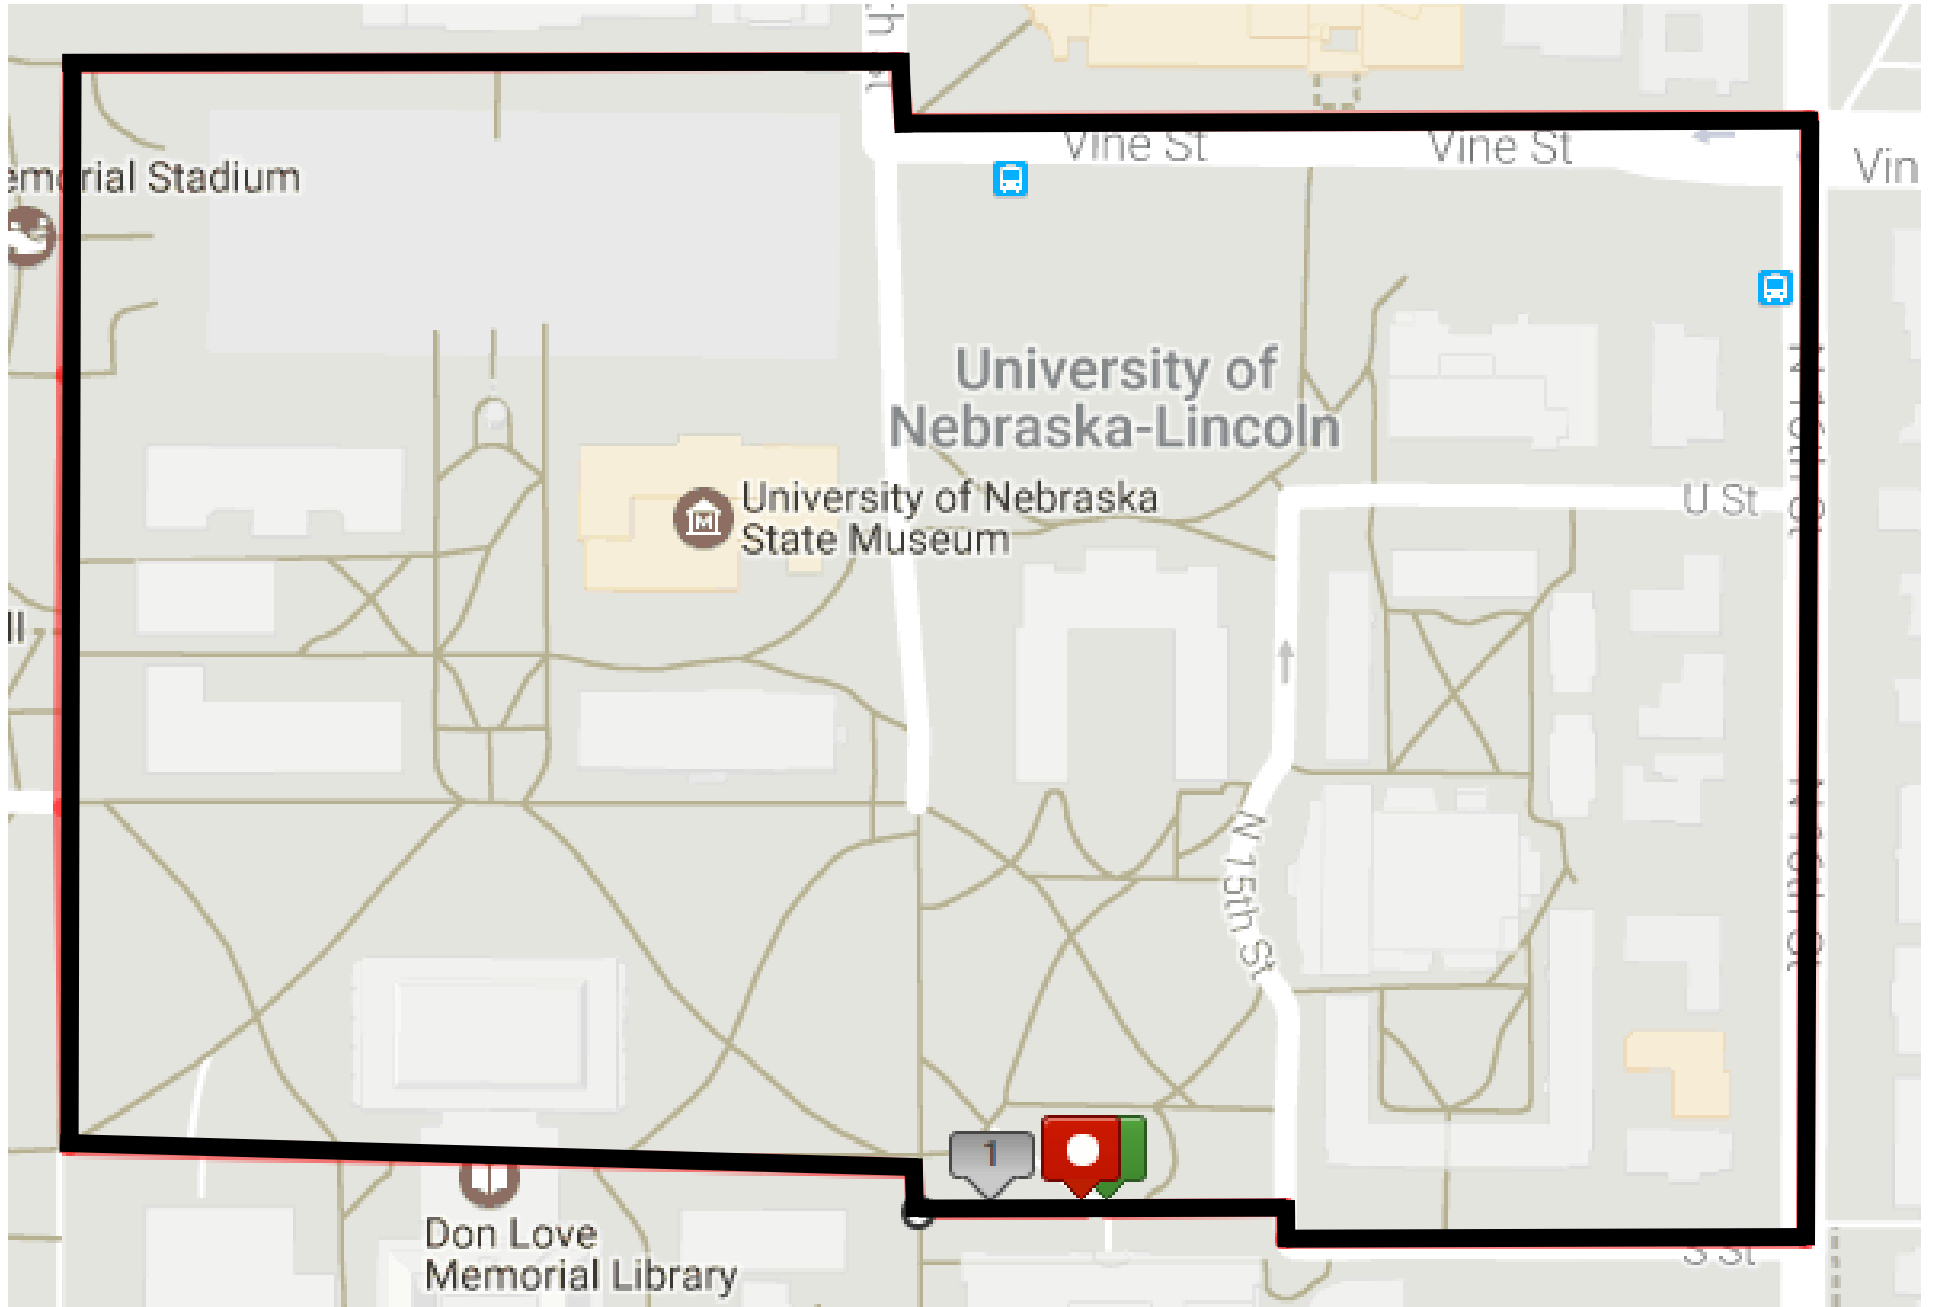

Black Route Distance = 1 mile

## **Black Route Distance = 1 mile**

**\*This route starts at the Nebraska Union, however you can start at any point along the route.**

**-The major streets you will walk along are S Street, 16th Street, and Vine Street.**

**-You will also walk along the East side of Memorial Stadium.**