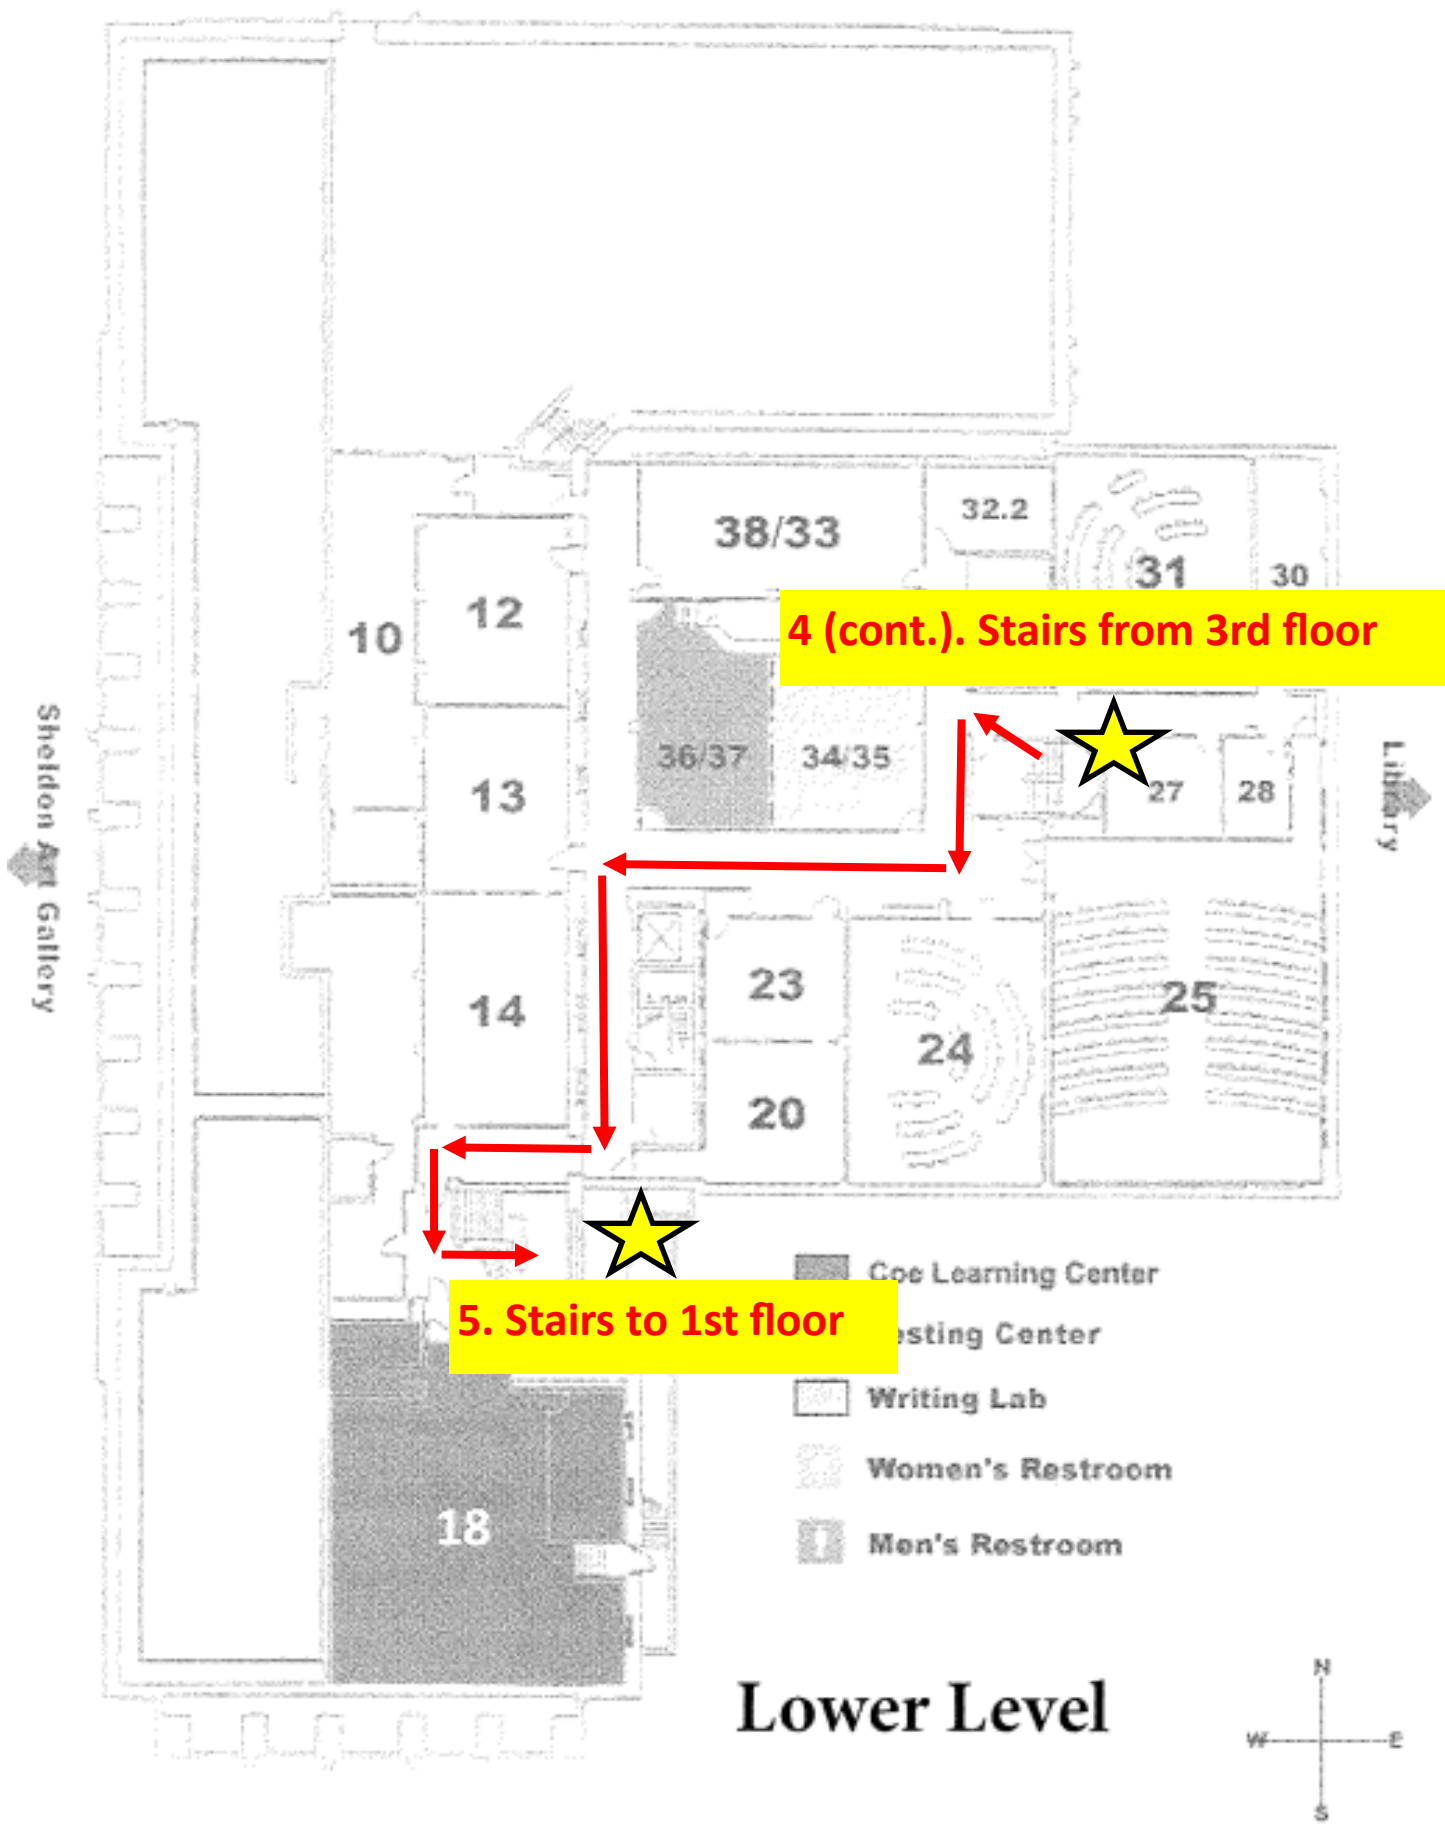

Highlighted Route = 0.5 mile

1. START

2. Stairs to 2nd floor

First Floor

Second Floor

3 (cont.). Stairs from 2nd floor

4. Stairs to Lower Level

Third Floor

4 (cont.). Stairs from 3rd floor

5. Stairs to 1st floor

Lower Level

6. FINISH

5 (cont.). Stairs from Lower Level

- MBA Student Lounge
- Grad Programs and CBA Career Services
- Undergraduate Programs
- Women's Restroom
- Men's Restroom
- Photo of Area

First Floor