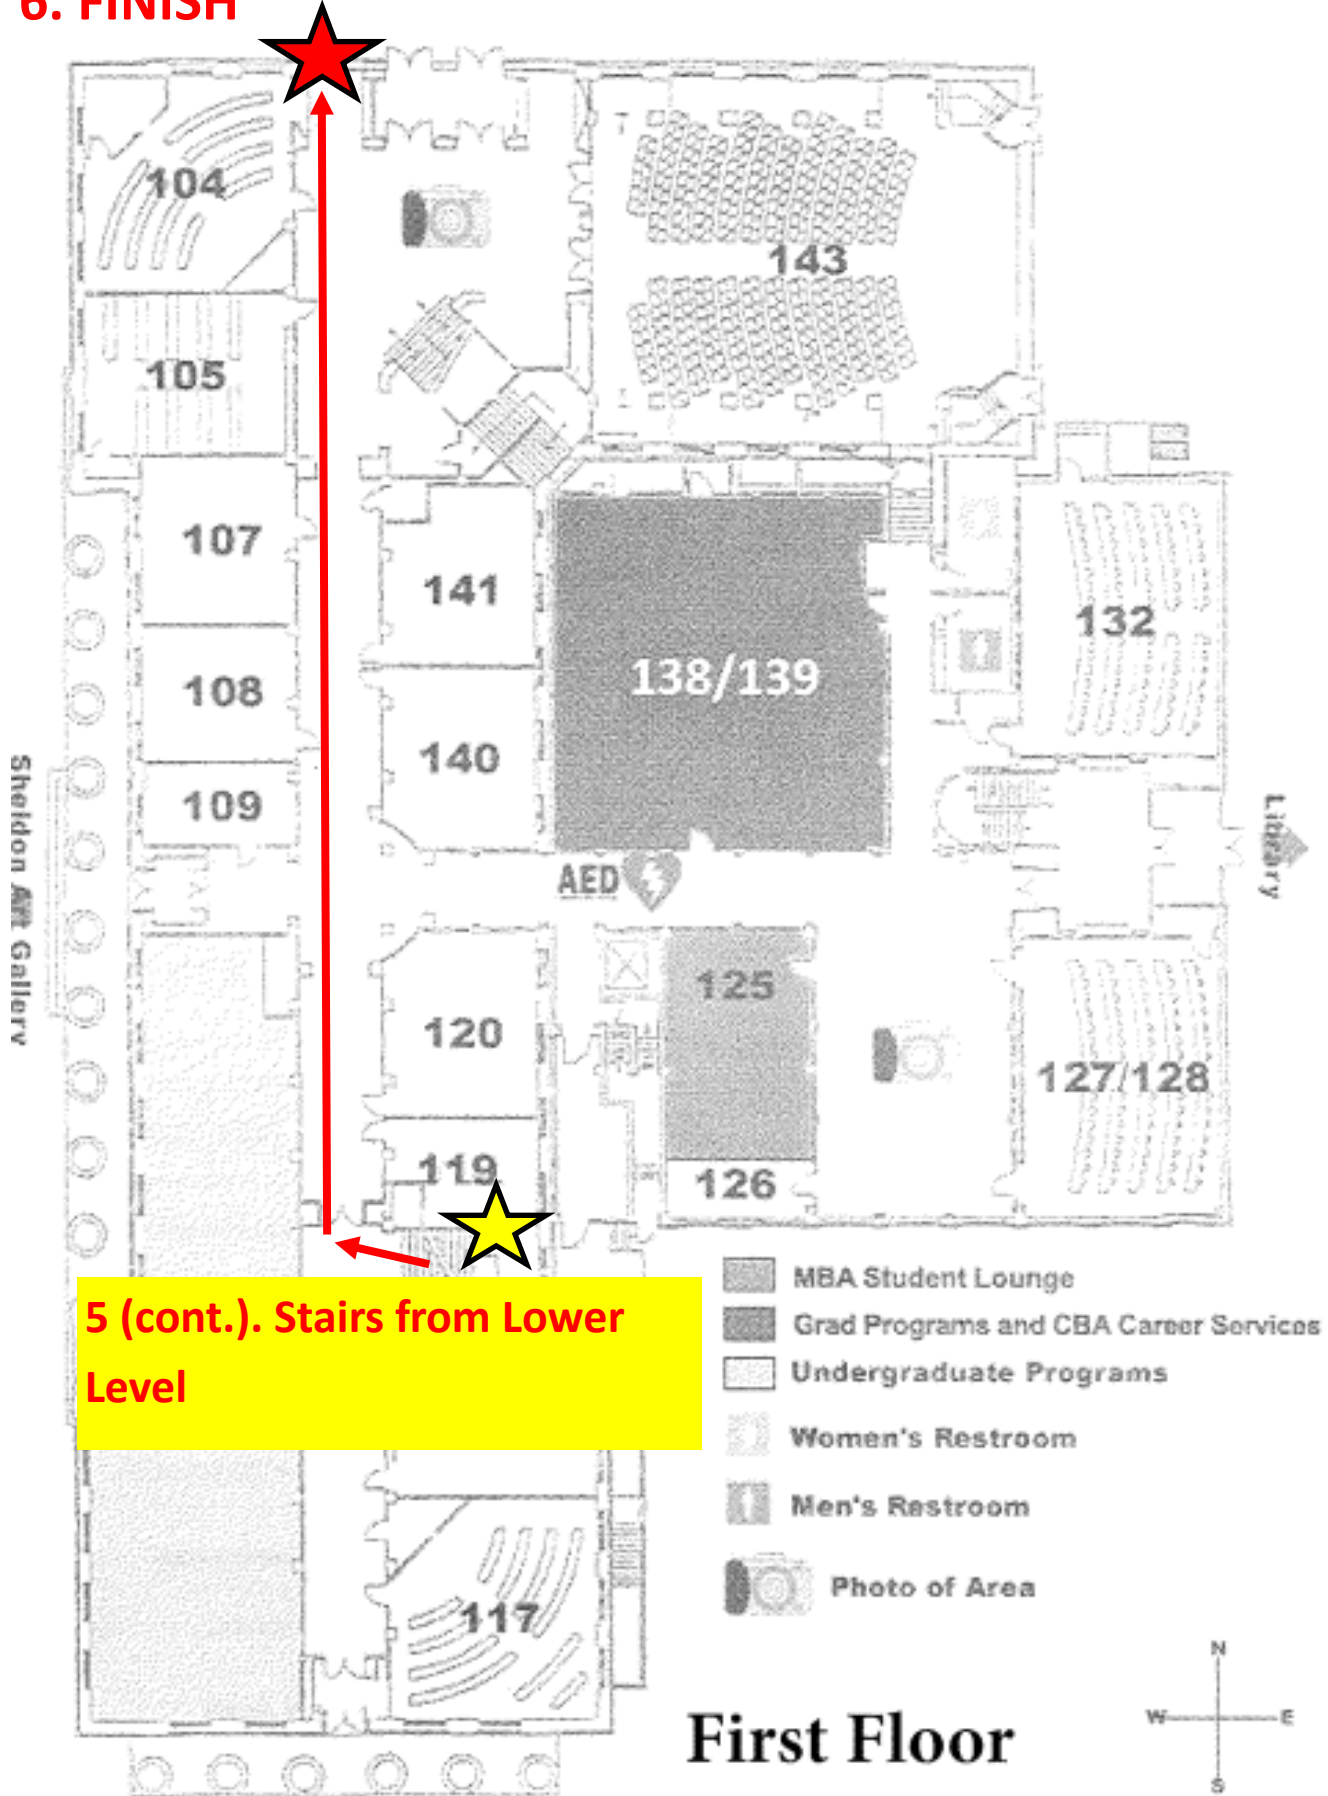

Highlighted Route = 0.5 mile

1. START

2. Stairs to 2nd floor

First Floor

Second Floor

3 (cont.). Stairs from 2nd floor

4. Stairs to Lower Level

Third Floor

4 (cont.). Stairs from 3rd floor

5. Stairs to 1st floor

Lower Level

6. FINISH

5 (cont.). Stairs from Lower Level

- MBA Student Lounge
- Grad Programs and CBA Career Services
- Undergraduate Programs
- Women's Restroom
- Men's Restroom
- Photo of Area

First Floor