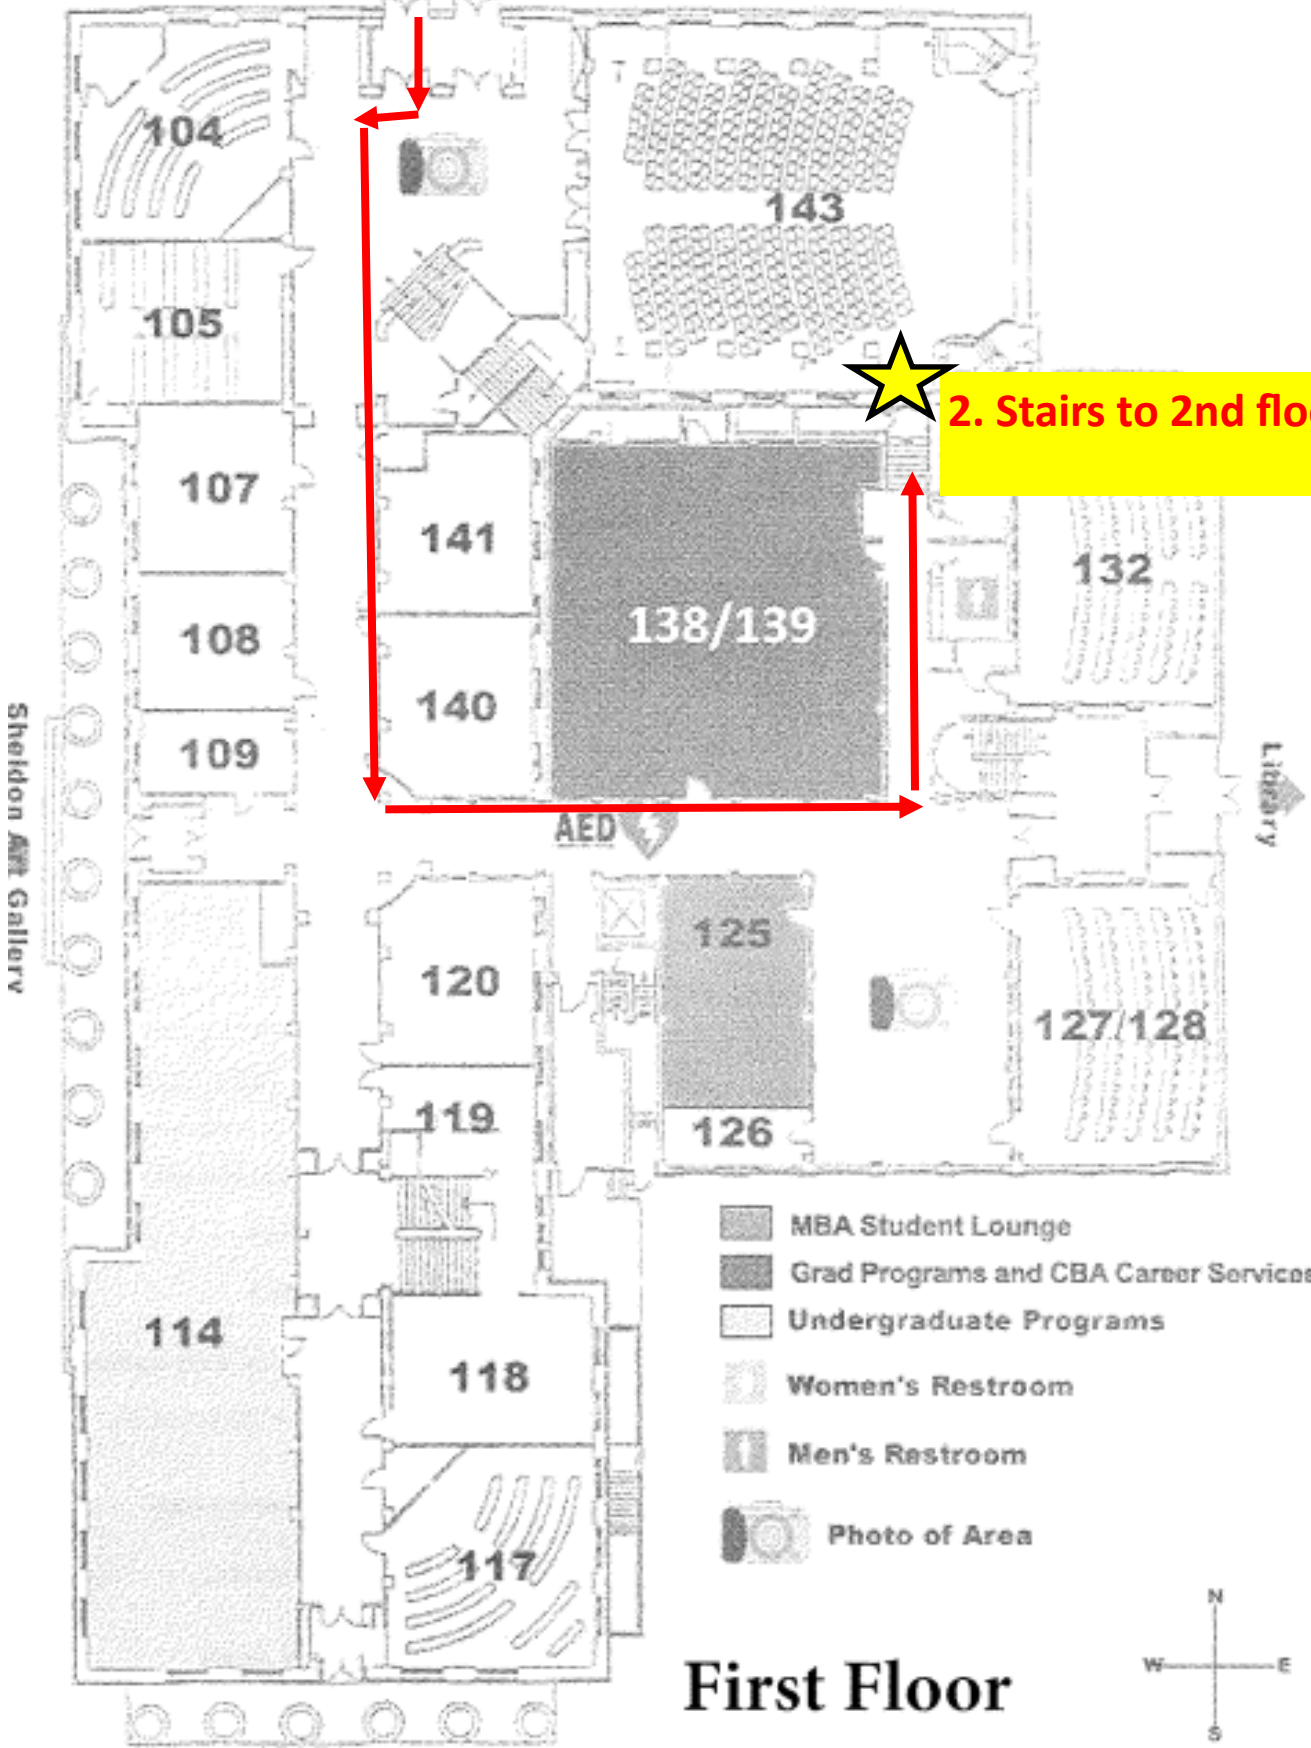

Highlighted Route = 0.5 mile

1. START

2. Stairs to 2nd floor

First Floor

Second Floor

3 (cont.). Stairs from 2nd floor

4. Stairs to Lower Level

Third Floor

4 (cont.). Stairs from 3rd floor

5. Stairs to 1st floor

Lower Level

6. FINISH

5 (cont.). Stairs from Lower Level

- MBA Student Lounge
- Grad Programs and CBA Career Services
- Undergraduate Programs
- Women's Restroom
- Men's Restroom
- Photo of Area

First Floor