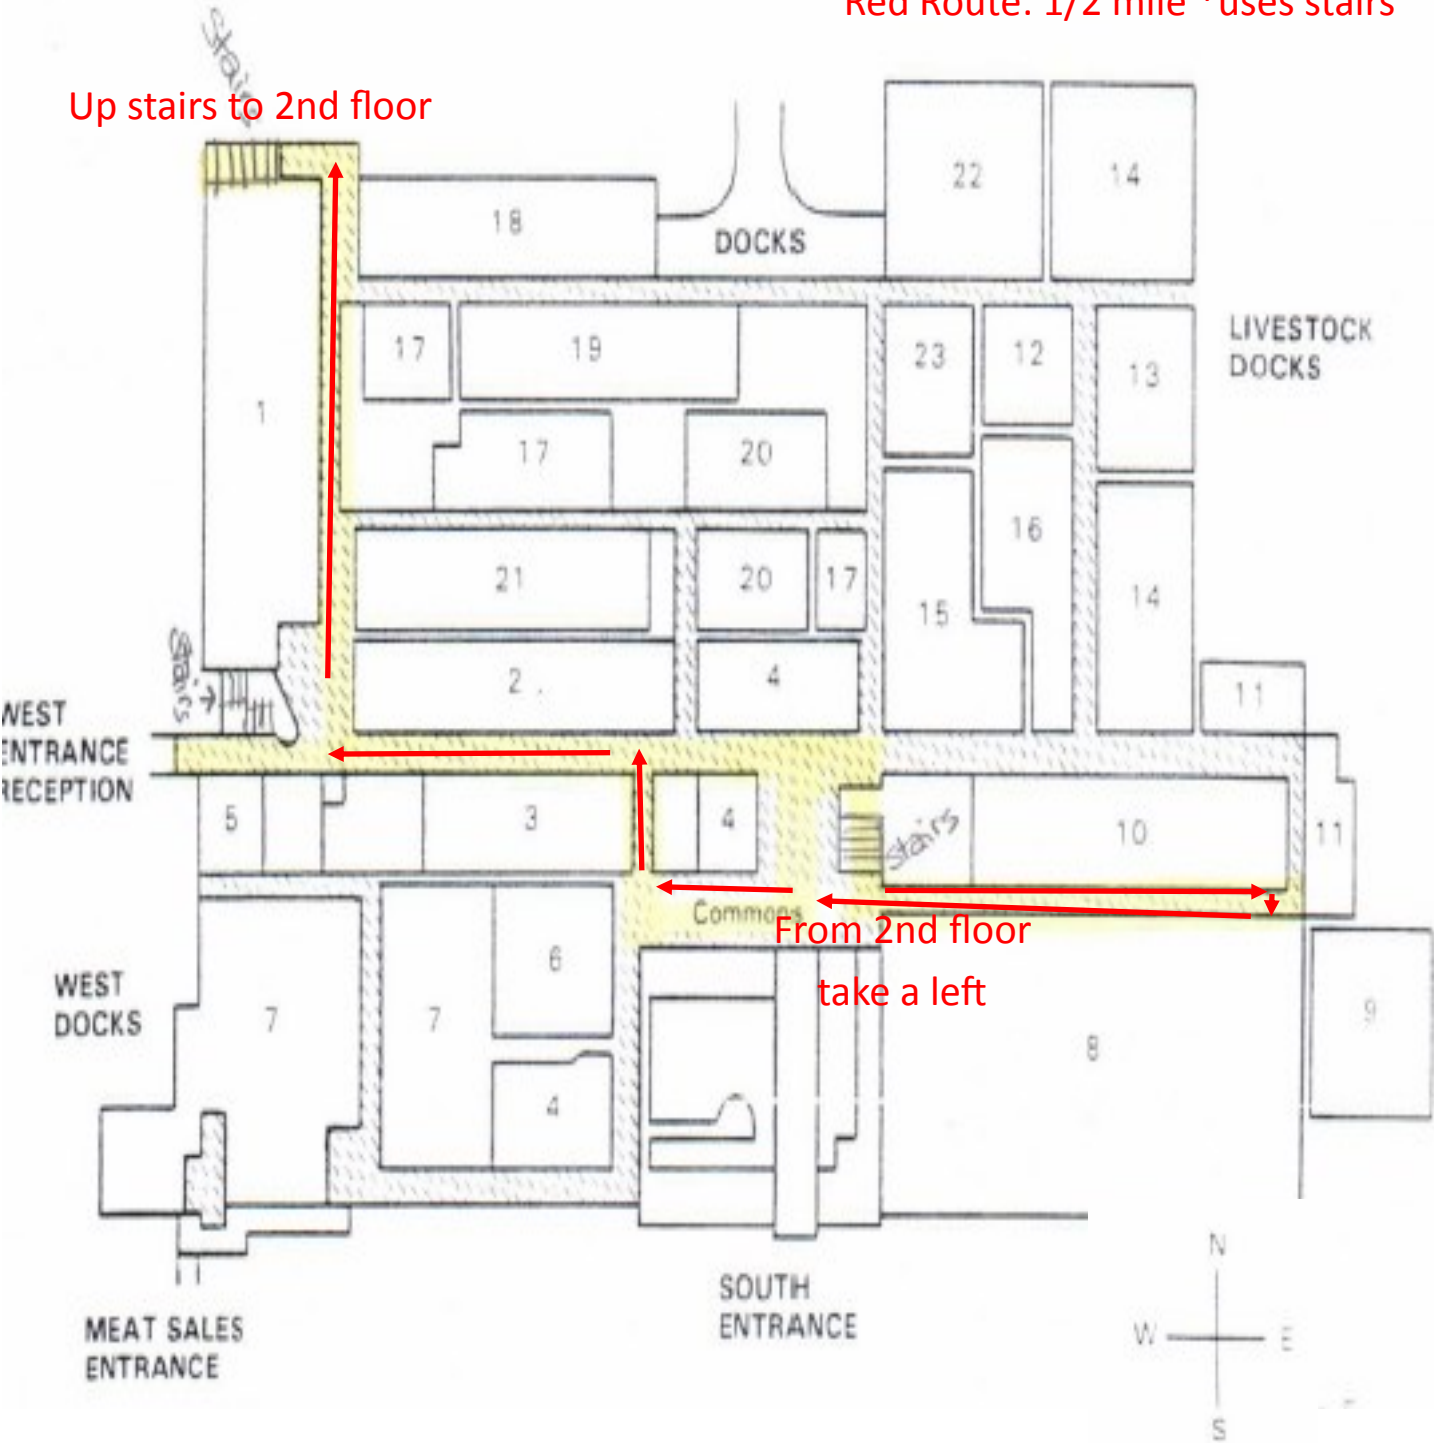

Red Route: 1/2 mile

*uses stairs

ANIMAL SCIENCES

SECOND FLOOR

Red Route: 1/2 mile *uses stairs

Up stairs to 2nd floor

From 2nd floor
take a left

ANIMAL SCIENCES
FIRST FLOOR

Red Route: 1/2 mile *uses stairs

From 1st floor

ANIMAL SCIENCES

SECOND FLOOR

Red Route 1/2 mile Instructions:

1. Start at main office on 2nd floor. Head south, turn left to head east on "Main Street".
2. Take a right to head south, take stairs down to the first landing.
3. Take a left to head east, walk down hall past the arena, once at the end make a U-turn to head back west.
4. Once at student commons keep heading west until auditorium, turn right to head north.
5. Take a left to head west, you will be directly under "Main street" walking west.
6. When you reach the west entrance reception desk turn right to head north.
7. Continue walking north, go through set of double doors.
8. Turn left (west) take stairs to second floor.
9. Go through door and head south to the main offices on second floor.
10. You just walked 1/2 mile!

Blue Route: 1/10 mile

ANIMAL SCIENCES
FIRST FLOOR

Blue Route 1/10 mile Instructions:

1. Start at west entrance reception desk, head east.
2. Walk to the end of the hallway, make a U-turn.
3. Continue to walk west until the stairs. Turn left, south walk
4. Make a right turn, west, continue walking until auditorium.
5. Take a right, north, continue walking until main hallway under "Main street"
6. Take a left, west, continue until west entrance reception desk.
7. You just walked 1/10 mile!