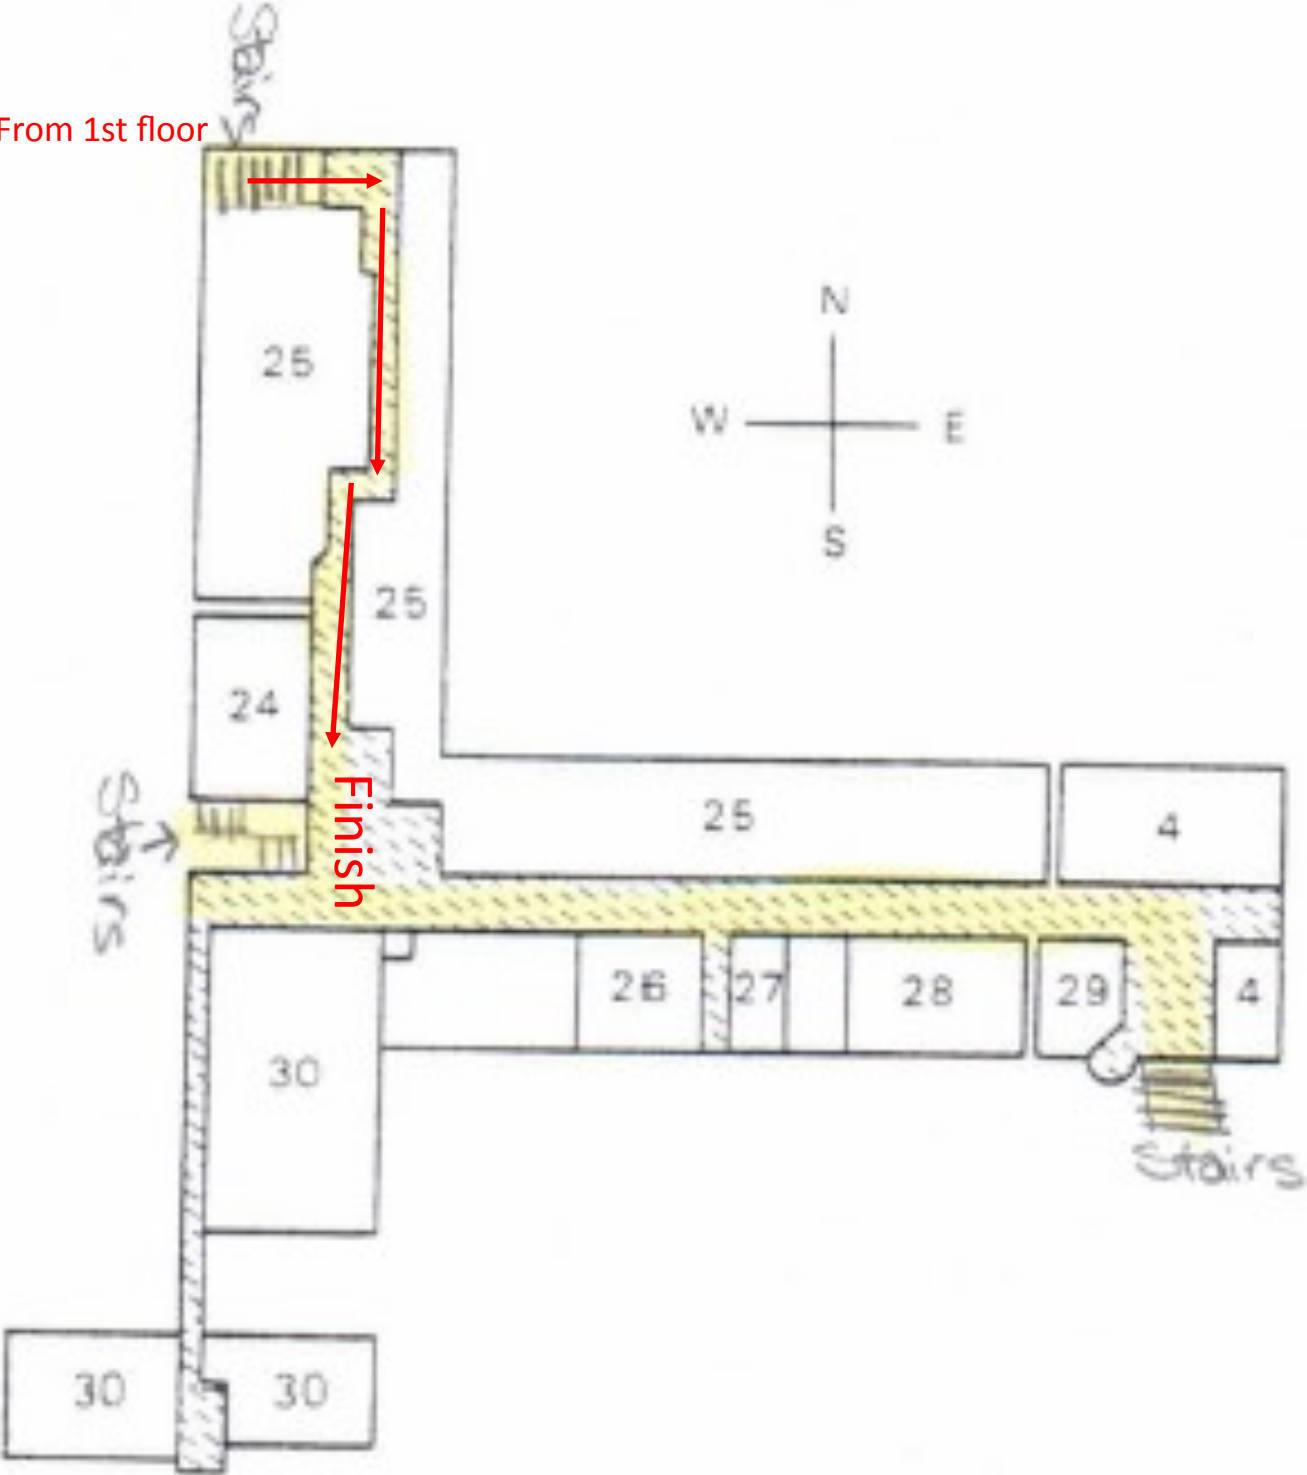

Red Route: 1/2 mile

*uses stairs

ANIMAL SCIENCES

SECOND FLOOR

Red Route: 1/2 mile *uses stairs

Up stairs to 2nd floor

From 2nd floor
take a left

ANIMAL SCIENCES
FIRST FLOOR

Red Route: 1/2 mile *uses stairs

From 1st floor

ANIMAL SCIENCES

SECOND FLOOR

Red Route 1/2 mile Instructions:

1. Start at main office on 2nd floor. Head south, turn left to head east on "Main Street".
2. Take a right to head south, take stairs down to the first landing.
3. Take a left to head east, walk down hall past the arena, once at the end make a U-turn to head back west.
4. Once at student commons keep heading west until auditorium, turn right to head north.
5. Take a left to head west, you will be directly under "Main street" walking west.
6. When you reach the west entrance reception desk turn right to head north.
7. Continue walking north, go through set of double doors.
8. Turn left (west) take stairs to second floor.
9. Go through door and head south to the main offices on second floor.
10. You just walked 1/2 mile!

Blue Route: 1/10 mile

ANIMAL SCIENCES
FIRST FLOOR

Blue Route 1/10 mile Instructions:

1. Start at west entrance reception desk, head east.
2. Walk to the end of the hallway, make a U-turn.
3. Continue to walk west until the stairs. Turn left, south walk
4. Make a right turn, west, continue walking until auditorium.
5. Take a right, north, continue walking until main hallway under "Main street"
6. Take a left, west, continue until west entrance reception desk.
7. You just walked 1/10 mile!