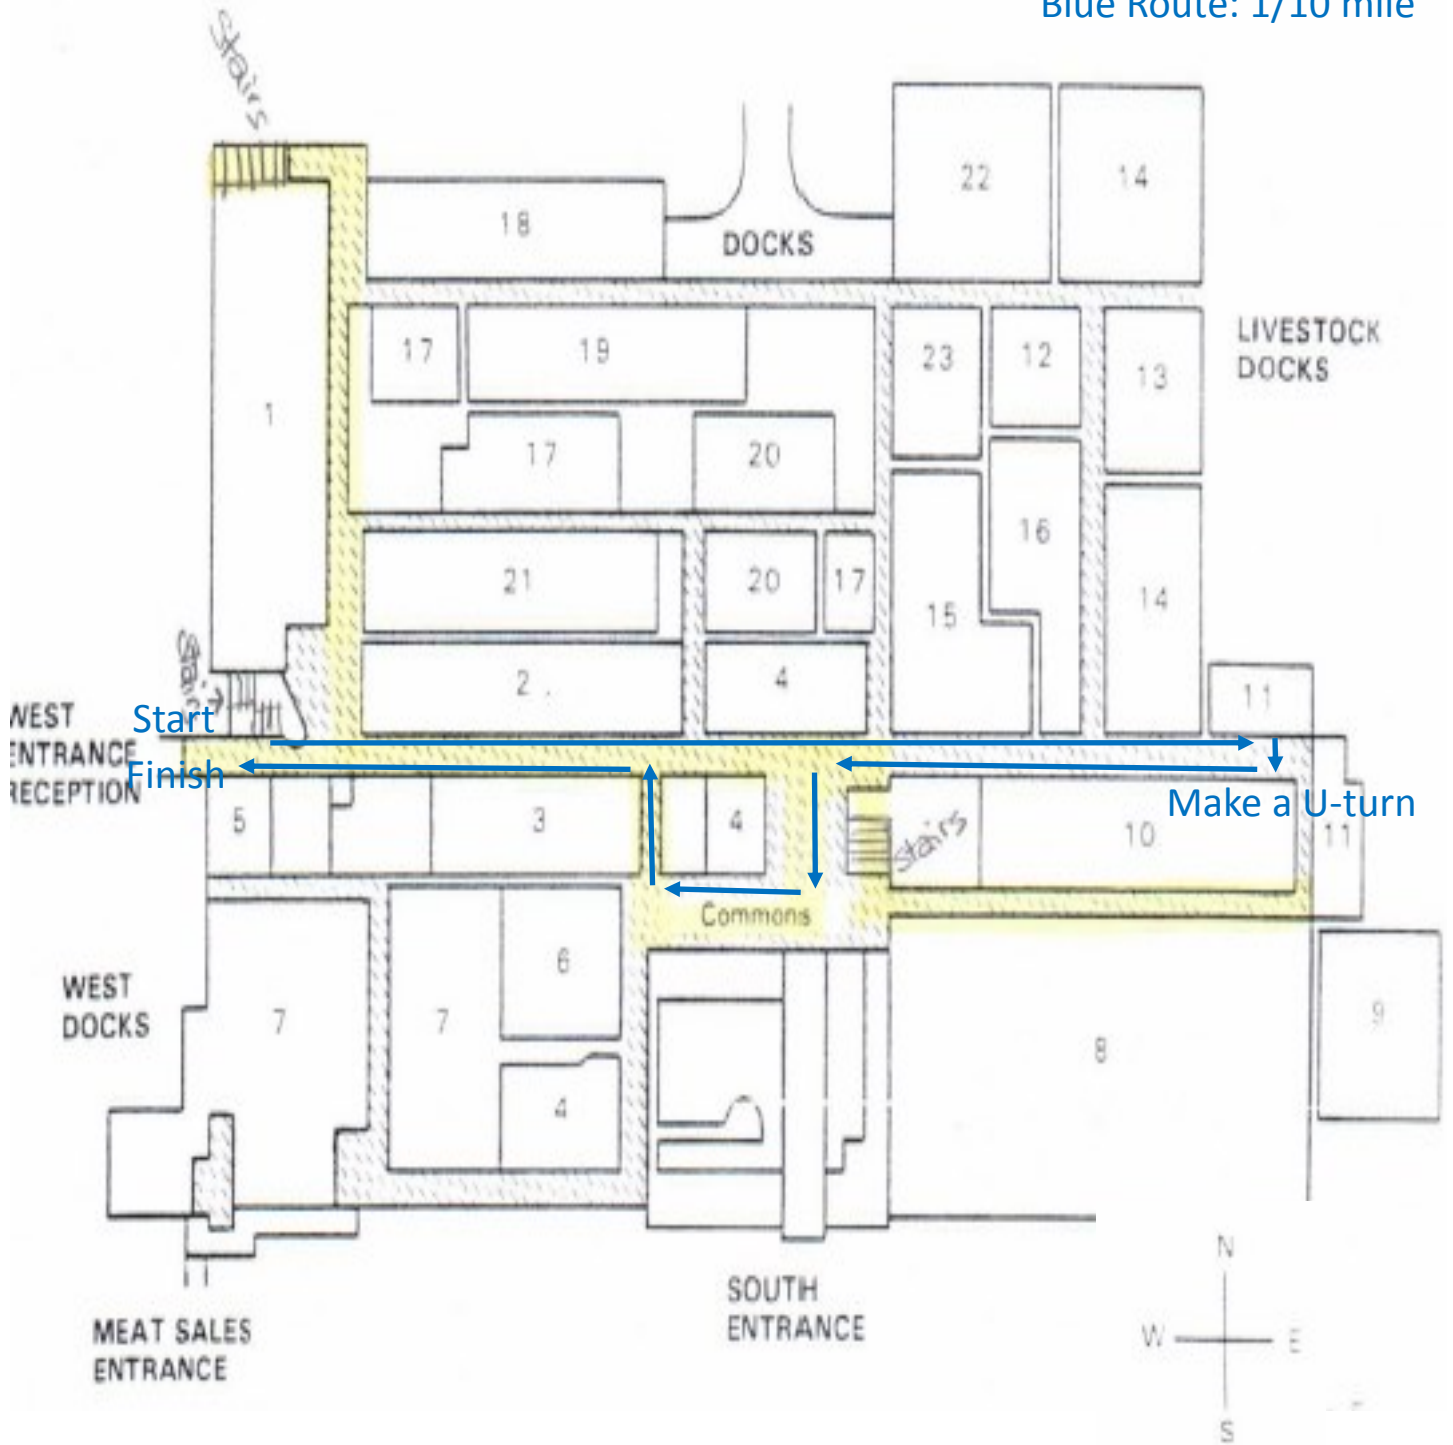

Red Route: 1/2 mile

*uses stairs

ANIMAL SCIENCES

SECOND FLOOR

Red Route: 1/2 mile *uses stairs

Up stairs to 2nd floor

From 2nd floor
take a left

ANIMAL SCIENCES
FIRST FLOOR

Red Route: 1/2 mile *uses stairs

From 1st floor

ANIMAL SCIENCES

SECOND FLOOR

Red Route 1/2 mile Instructions:

1. Start at main office on 2nd floor. Head south, turn left to head east on "Main Street".
2. Take a right to head south, take stairs down to the first landing.
3. Take a left to head east, walk down hall past the arena, once at the end make a U-turn to head back west.
4. Once at student commons keep heading west until auditorium, turn right to head north.
5. Take a left to head west, you will be directly under "Main street" walking west.
6. When you reach the west entrance reception desk turn right to head north.
7. Continue walking north, go through set of double doors.
8. Turn left (west) take stairs to second floor.
9. Go through door and head south to the main offices on second floor.
10. You just walked 1/2 mile!

Blue Route: 1/10 mile

ANIMAL SCIENCES
FIRST FLOOR

Blue Route 1/10 mile Instructions:

1. Start at west entrance reception desk, head east.
2. Walk to the end of the hallway, make a U-turn.
3. Continue to walk west until the stairs. Turn left, south walk
4. Make a right turn, west, continue walking until auditorium.
5. Take a right, north, continue walking until main hallway under "Main street"
6. Take a left, west, continue until west entrance reception desk.
7. You just walked 1/10 mile!