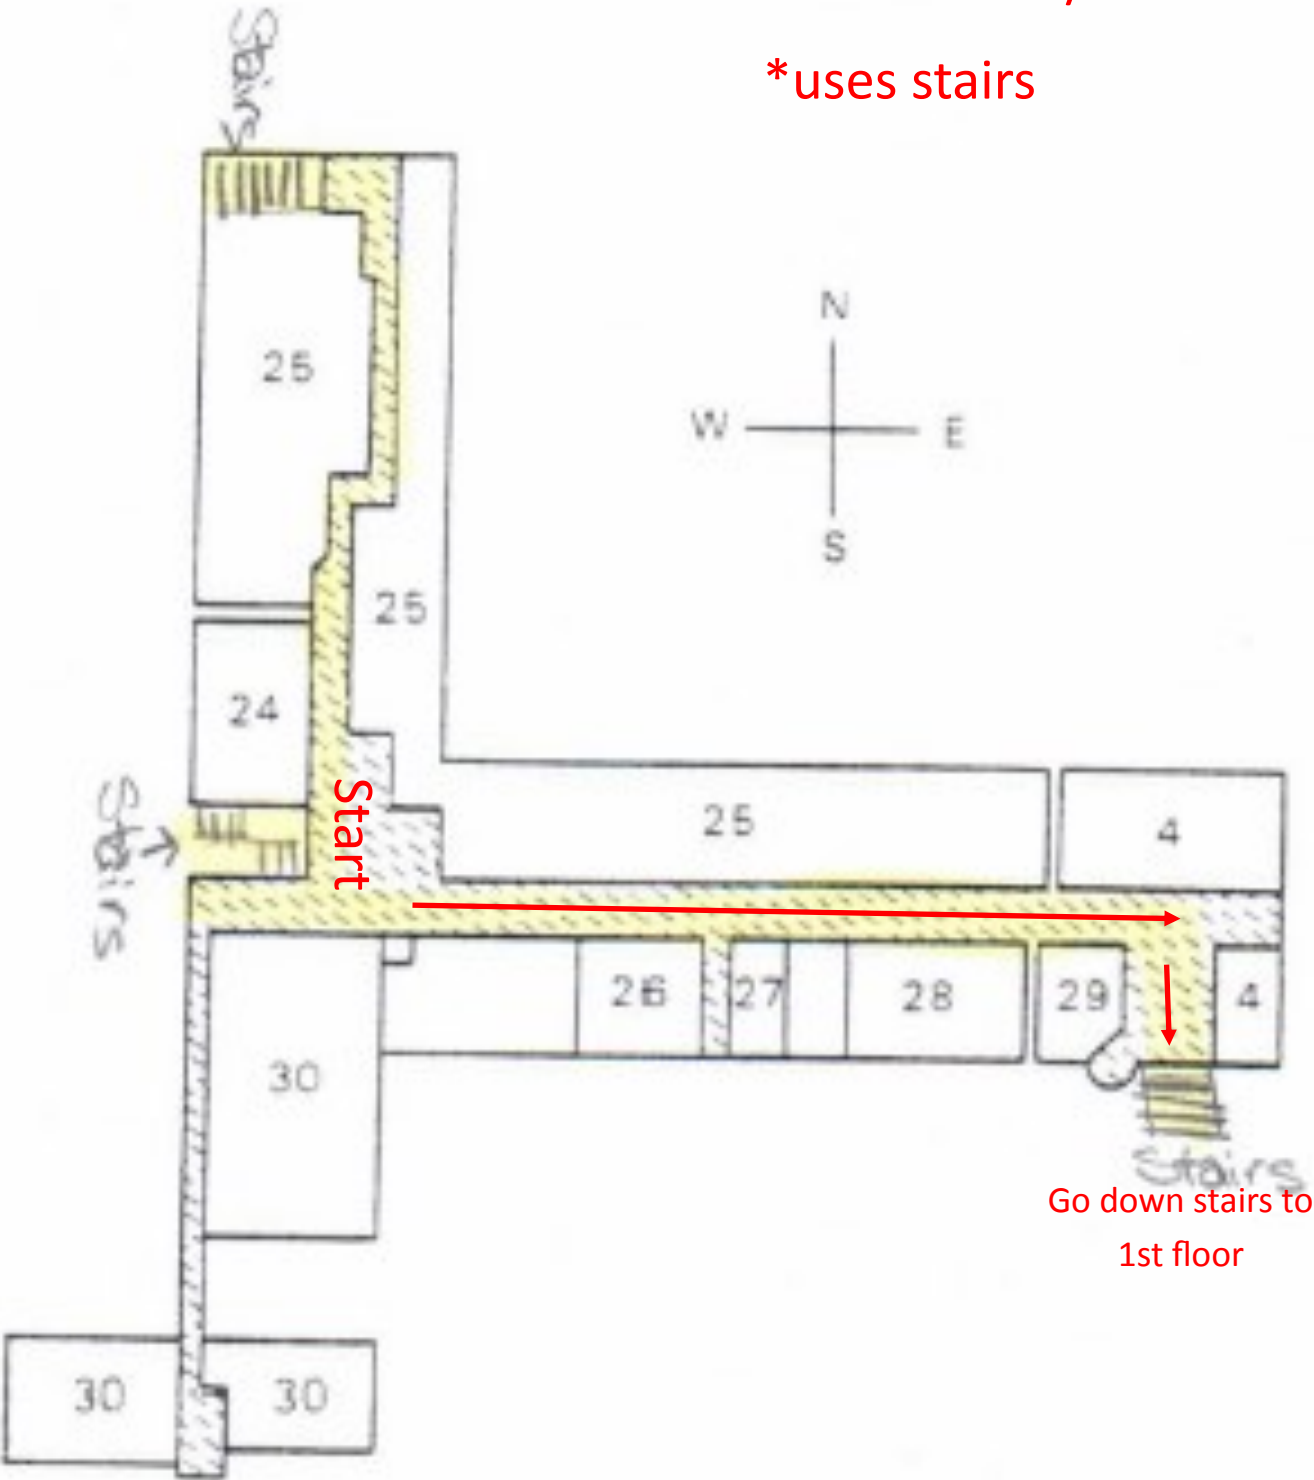

Red Route: 1/2 mile

*uses stairs

ANIMAL SCIENCES

SECOND FLOOR

Red Route: 1/2 mile *uses stairs

Up stairs to 2nd floor

From 2nd floor
take a left

ANIMAL SCIENCES
FIRST FLOOR

Red Route: 1/2 mile *uses stairs

From 1st floor

ANIMAL SCIENCES

SECOND FLOOR

Red Route 1/2 mile Instructions:

1. Start at main office on 2nd floor. Head south, turn left to head east on "Main Street".
2. Take a right to head south, take stairs down to the first landing.
3. Take a left to head east, walk down hall past the arena, once at the end make a U-turn to head back west.
4. Once at student commons keep heading west until auditorium, turn right to head north.
5. Take a left to head west, you will be directly under "Main street" walking west.
6. When you reach the west entrance reception desk turn right to head north.
7. Continue walking north, go through set of double doors.
8. Turn left (west) take stairs to second floor.
9. Go through door and head south to the main offices on second floor.
10. You just walked 1/2 mile!

Blue Route: 1/10 mile

ANIMAL SCIENCES
FIRST FLOOR

Blue Route 1/10 mile Instructions:

1. Start at west entrance reception desk, head east.
2. Walk to the end of the hallway, make a U-turn.
3. Continue to walk west until the stairs. Turn left, south walk
4. Make a right turn, west, continue walking until auditorium.
5. Take a right, north, continue walking until main hallway under "Main street"
6. Take a left, west, continue until west entrance reception desk.
7. You just walked 1/10 mile!